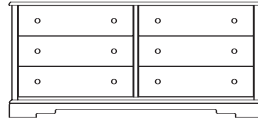

# COUNTRY LODGE COLLECTION

ARMOIRE W/TWO  
270° SWING  
DOORS  
CL2539ARD  
D25 W39 H70

ARMOIRE  
WITHOUT DOORS  
CL2539ARO  
D25 W39 H64

THREE DRAWER  
CHEST  
CL2438CH3  
D24.5 W38 H30

SIX DRAWER DRESSER  
CL2066DR6  
D20 W66 H30

DELUXE HEADBOARD  
DOUBLE CL2454DHD  
D2.5 W55.5 H24

HEADBOARD  
DOUBLE CL2454DH  
D2.5 W55.5 H24

QUEEN CL3060QHD  
D2.5 W61.5 H24

QUEEN CL2460QH  
D2.5 W61.5 H24

KING CL2478KHD  
D2.5 W79.5 H24

KING CL2478KH  
D2.5 W79.5 H24