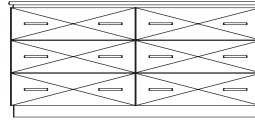

- SHOWN LEFT:
- NIGHTSTAND
- QUEEN HEADBOARD
- FOUR DRAWER LOWBOY
- MIRROR
- LUGGAGE BENCH
- TV ARMOIRE
- DESK
- DESK CHAIR

HARDWARE OPTIONS

ARCH BLACK	ARCH BRUSHED NICKEL	SATELLITE BLACK	SATELLITE BRUSHED NICKEL	FLUTE
SLOT BLACK	SLOT SATIN NICKEL	ICON BLACK	ICON BRUSHED NICKEL	BULLNOSE
BOW BLACK	BOW BRUSHED NICKEL	ORBIT BLACK	ORBIT BRUSHED NICKEL	INSET BEVEL
GRIP BLACK	GRIP SATIN NICKEL	EMPIRE BLACK	EMPIRE BRUSHED NICKEL	RADIUS
WAVE BLACK	WAVE SATIN NICKEL	HALO BLACK	HALO SATIN NICKEL	SLOPE
SLIDE BLACK	SLIDE BRUSHED NICKEL	PEBBLE BLACK	PEBBLE BRUSHED NICKEL	BAY
BAR BLACK	BAR BRUSHED NICKEL			

EDGE OPTIONS

DIAMOND GRAIN PATTERN STRAIGHT GRAIN PATTERN

ELEMENTS COLLECTION

ARMOIRE W/TWO
270° SWING DOORS
EL2436ARD
D24 W36 H62

ARMOIRE
WITHOUT DOORS
EL2436ARO
D24 W36 H62

THREE DRAWER CHEST
EL2436CH3
D24 W36 H30