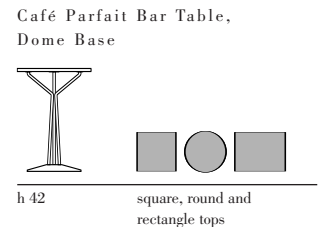

Please refer to price list for sizes and finishes.