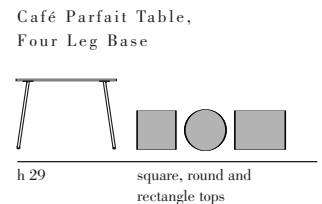

Please refer to price list for sizes and finishes.