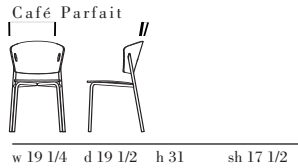

Please refer to price list for sizes and finishes.