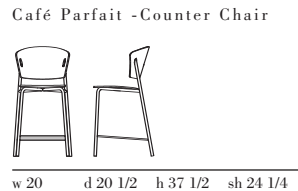

Please refer to price list for sizes and finishes.