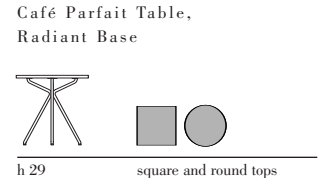

Please refer to price list for sizes and finishes.