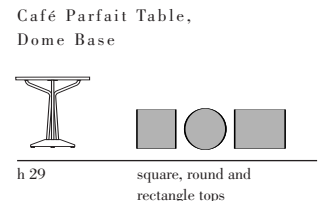

Please refer to price list for sizes and finishes.