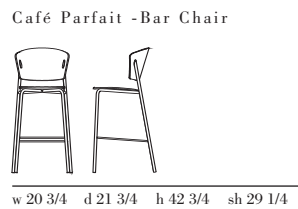

C A F É P A R F A I T

All you need to know about Café Parfait: chairs, counter seating, bar seating, and coordinating tables.

Versatile. Stackable. Stable. Durable. Reasonable. Delectable. Icy cool colors. Way cool attitude.

C A F É P A R F A I T
P O L Y P R O P Y L E N E

CAFÉ PARFAIT SEATING

Simple, clean design with attention to detail.

Concave back provides exceptional back support.

Injection molded polypropylene colors.

Wide variety of durable powder coat frame finishes. Also available with an outdoor corrosion-resistant finish.

Stacks four high.

CAFÉ PARFAIT TABLES

Available in plastic laminate, wood veneer, and solid surface materials. Table bases available in the four-leg, dome, or radiant style.

Please refer to price list for sizes and finishes.