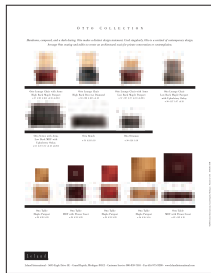

O T T O C O L L E C T I O N

Handsome, composed, and a dash daring. Otto makes a distinct design statement. Used singularly, Otto is a sentinel of contemporary design. Arrange Otto seating and tables to create an architectural oasis for private conversation or contemplation.