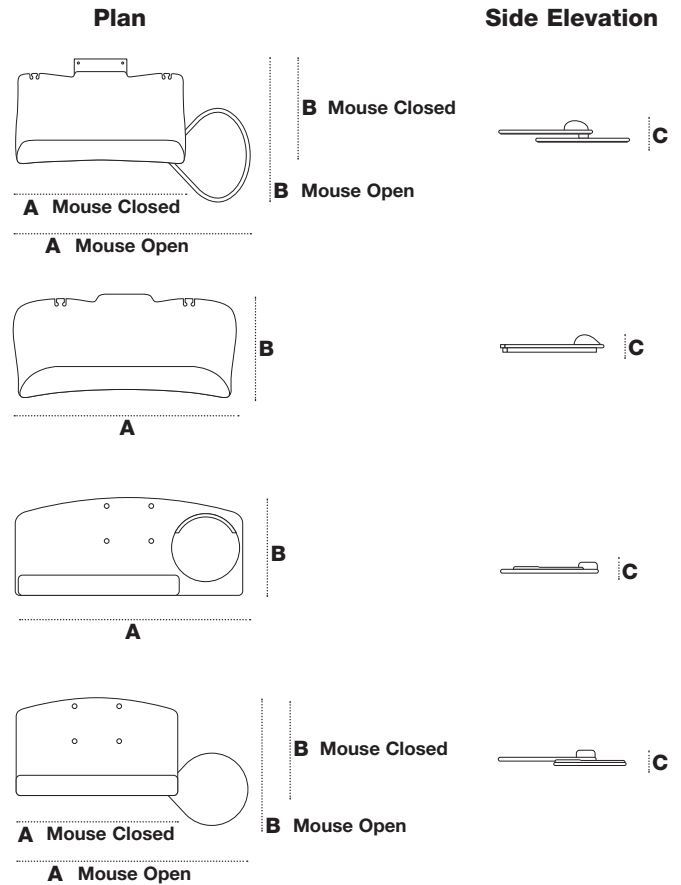

Keyboard Measurements

KnollExtra 02/08/08

Platforms

	Width (A)	Depth (B)	Height (C)	Weight
Romeo and Juliet	20.25" Mouse Closed	12.50" Mouse Closed	2.25"	6.8 lbs
	28" Mouse Open	17.25" Mouse Open		
Prospero	26.25"	11.50"	2"	6.5 lbs
Act I	26.75"	11.50"	1.44" Wood	3.2 lbs
			1.31" Phenolic	4.0 lbs
Act II	19" Mouse Closed	11.50" Mouse Closed	1.69"	3.2 lbs
	27.25" Mouse Open	14.75" Mouse Open		

Note: Act II available with mouse platform(s) on left-hand side or both sides.

Keyboard Measurements

KnollExtra 02/08/08

Mechanisms

	Width (A)	Depth (B)	Height (C)	Weight	Plan	Side Elevation
Short Easy Lift	8.03"	13.23"	3.38"	6.4 lbs		
Short Easy Lift with pivot	8.03"	14.42"	3.38"	7.9 lbs		
Easy Lift	8.03"	15.22"	3.38"	7.0 lbs		
Easy Lift with pivot	8.03"	16.41"	3.38"	8.5 lbs		
Sit/Stand	8.03"	17.72"	3.75"	8.6 lbs		
Sit/Stand with pivot	8.03"	18.91"	3.75"	10.1 lbs		

Keyboard Measurements

KnollExtra 02/08/08

Romeo and Juliet Configurations

	Available Track length(s)	Config Depth	Recommended mounting surfaces			
			Straight	L-shaped	Angled corner 16.94" min. front edge	Radiused corner 12" min. radius
						
Short Easy Lift OAK-RJ-SL2-BK-(16, 18, 22, 23, 25)	16.00"/17.75"/ 21.63"/22.63"/25.00"	19.62"	Yes	No	Yes**	Yes
Short Easy Lift with pivot OAK-RJ-SL2-BK-PT-(16, 18, 22, 23, 25)	16.00"/17.75"/ 21.63"/22.63"/25.00"	20.81"	Yes	Yes	Yes**	Yes
Easy Lift OAK-RJ-EL2-BK-(16, 18, 22, 23, 25)	16.00"/17.75"/ 21.63"/22.63"/25.00"	21.62"	Yes	No	Yes	Yes
Easy Lift with pivot OAK-RJ-EL2-BK-PT-(16, 18, 22, 23, 25)	16.00"/17.75"/ 21.63"/22.63"/25.00"	22.81"	Yes	Yes	Yes	Yes
Sit/Stand OAK-RJ-SS2-BK-(16, 18, 22, 23, 25)	16.00"/17.75"/ 21.63"/22.63"/25.00"	24.12"	Yes	No	Yes	Yes
Sit/Stand with pivot OAK-RJ-SS2-BK-PT-(16, 18, 22, 23, 25)	16.00"/17.75"/ 21.63"/22.63"/25.00"	25.31"	Yes	Yes	Yes	Yes