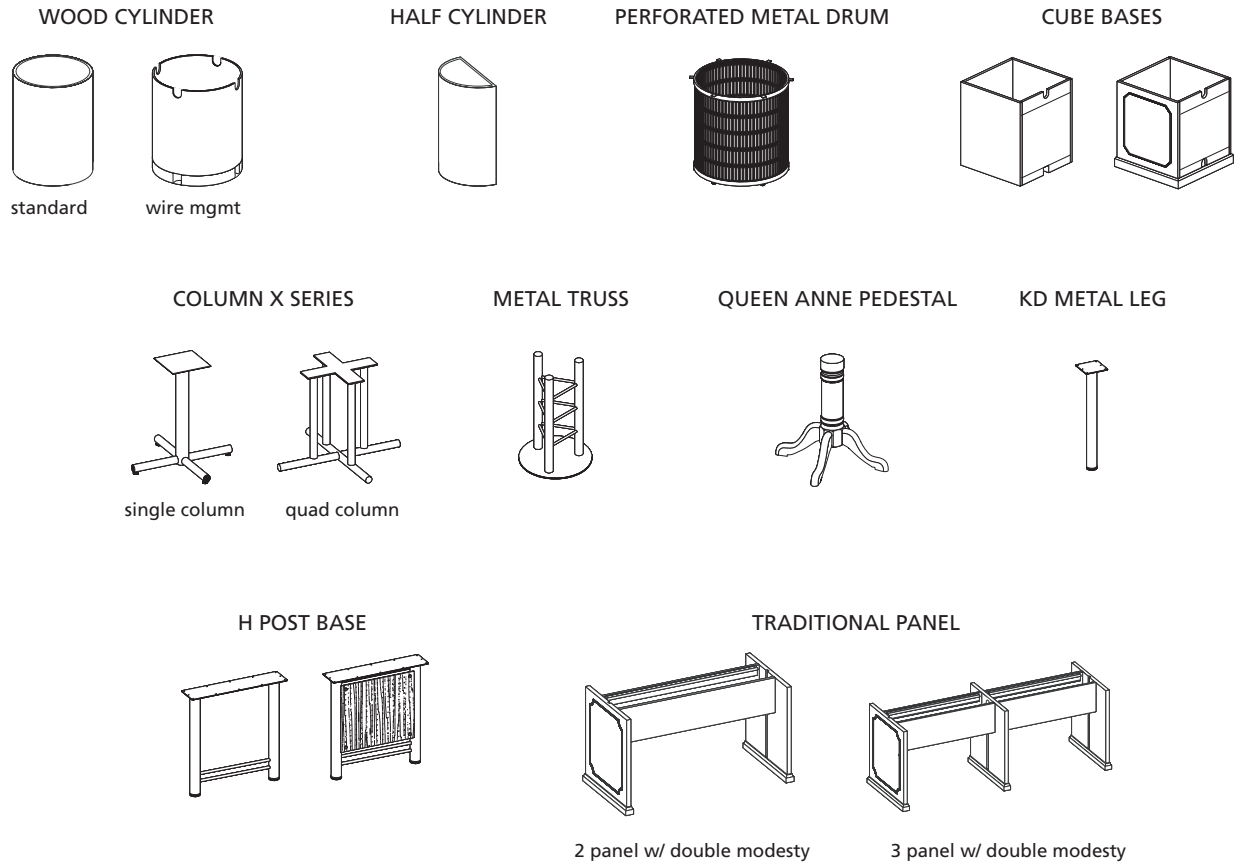

bases available

Dar•Ran Furniture Industries
2402 Shore Drive
High Point, NC 27263
800.334.7891