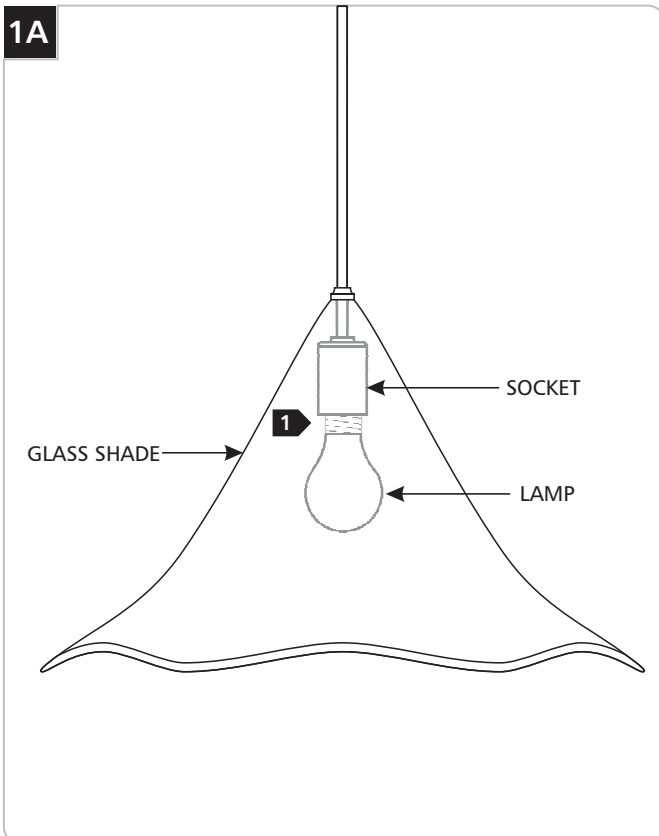

Monarch Pendant

700TDMNAP_

1.0

GENERAL PRODUCT INFORMATION:

This product is suitable for damp locations.

This product can be dimmed with a standard incandescent dimmer.

Installing the Lamp

CAUTION: To reduce the risk of a burn or electric shock during relamping, disconnect the power to the fixture.

Use **MAX 120 Volt, 75 Watt A19** medium base lamp.

- Screw the lamp completely into the socket.

SAVE THESE INSTRUCTIONS!

7400 Linder Ave, Skokie, IL 60077
847.410.4400

www.2thousanddegrees.com

© 2008 Tech Lighting, L.L.C. All rights reserved. The "2thousand degrees" graphic is a registered trademark of 2thousand degrees. 2thousand degrees reserves the right to change specifications for product improvements without notification.