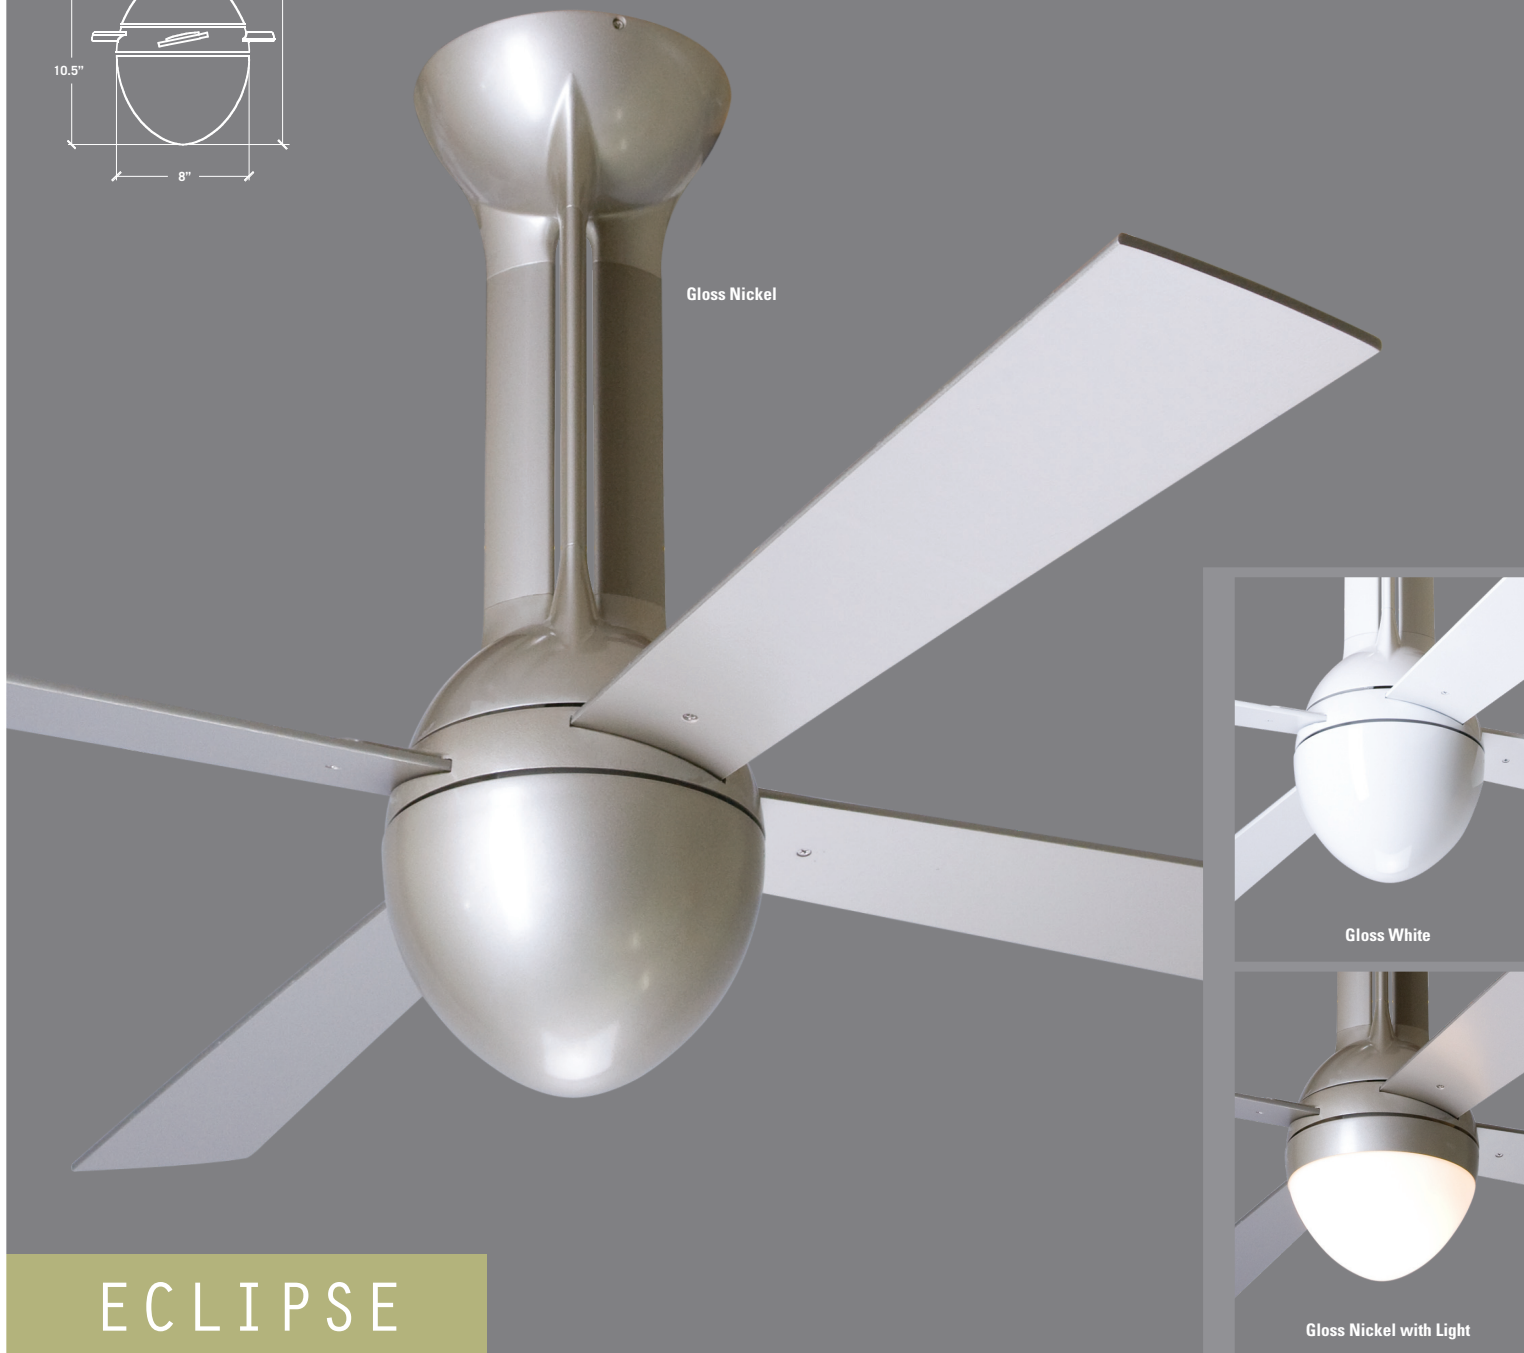

THE ECLIPSE FAN MARKS A DEPARTURE FROM PURE MODERNISM AND EXPLORES AN ALTERNATIVE, NOUVEAU INFLUENCE. THE TRIPLE DOWN ROD SYSTEM GIVES THE ECLIPSE ITS UNIQUE APPEARANCE, MARKED BY GRACEFUL AND ELEGANT CONTINUITY.

ECLIPSE

Finish	Blade Diameter	Blade Color	Light Option	Control Option
# ECL-				
▲ GW Gloss White ▲ GN Gloss Nickel	▲ 52 52" Span ▲ 42 42" Span	▲ WH White ▲ NK Nickel ▲ MP Maple	▲ NL No Light ▲ 650 75W Halogen ▲ 651 18W Energy Saving CFL	▲ NC No Control ▲ 001 Fan Speed Only ▲ 002 Fan & Light - 3 wire ▲ 003 Handheld Remote ▲ 004 Fan & Light - 2 wire ▲ 005 Wall/Remote Combo

Ships in 18" overall configuration. Optional down rods available.

Special Notes:

1. Requires an adapter for sloped ceilings (see page 25).
2. The #650/#651 light kit adds 1-inch to length of this fan.
3. Available in a Dark Bronze finish from www.periodarts.com.