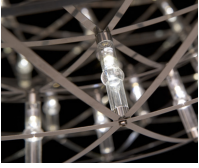

m o o o i[®]

Raimond R43/R61/R89

Based on pure mathematics the beauty of light has been re-defined; staring into the universe is now possible, also during cloudy nights..

Designer	design by Raimond Puts, realisation by Ox-ID
Year of design	2006
Material	Stainless steel and PMMA
Additional	Power supply included

Detailing

The intricate spheres of Raimond transport the electrical current. The LED terminals then join these paths to create an atmospheric ambiance. The transparent lenses are specially detailed to spread warm white light in every direction.

Stainless steel canopy

Power supply included in canopy

ELUMDAT file available at the Moooli download are

Radiation diagram

This diagram shows the luminous intensity of the luminary, it emits light in all directions equally.