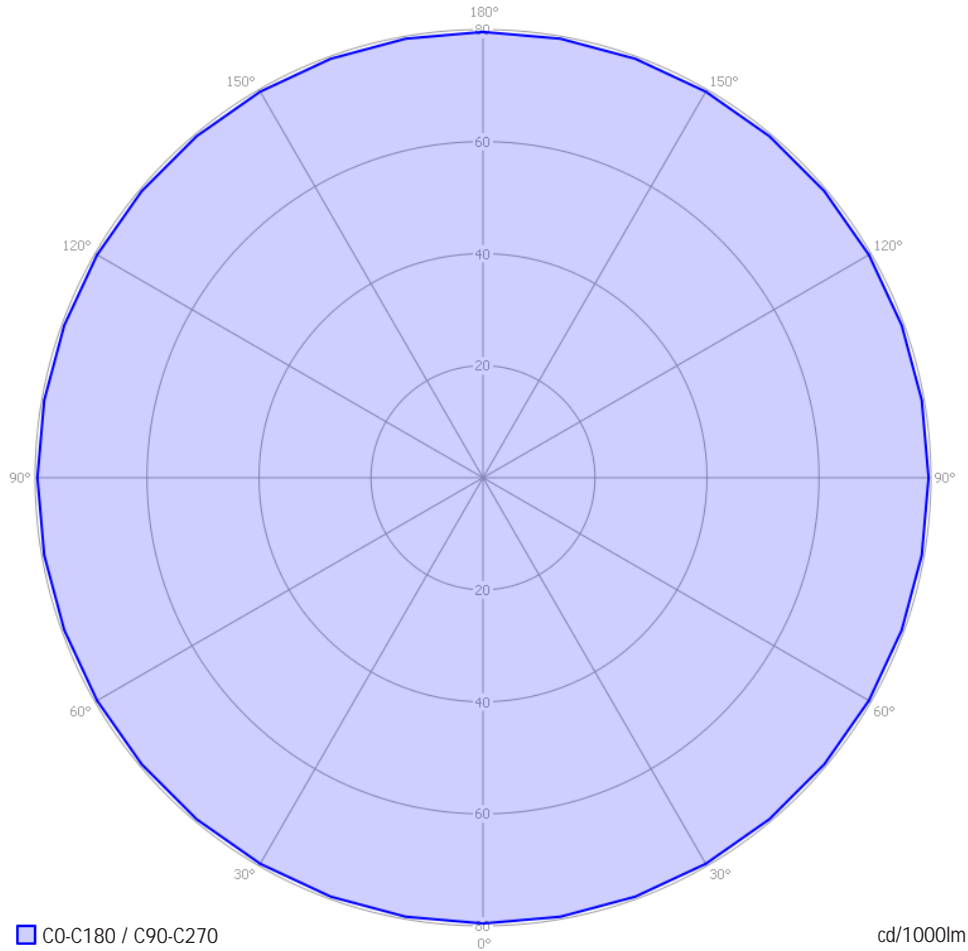

R89: 252, power consumption 35W

Colour temperature (degrees Kelvin, K)

2700K (warm white, comparable to incandescent)

Colour rendering index

CRI_Ra 71, colour rendering group 2

Luminous flux (Lumen, lm)

R43: 329lm (≈ 40W incandescent)

R61: 440lm (≈ 50W incandescent)

R89: 526lm (≈ 60W incandescent)

Efficiency

16lm/W

Input voltage of 110- 240V ~50Hz/ 60Hz AC

voltage on lamp sphere < 5V DC

Cable length 4M (transparent) can be shortened down to 30cm

Stainless steel canopy

Power supply included in canopy

ELUMDAT file available at the Moooli download are

Radiation diagram

This diagram shows the luminous intensity of the luminary, it emits light in all directions equally.