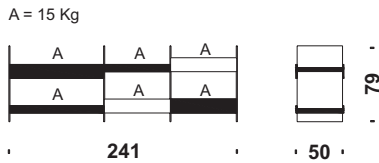

Cod. 590

Console B1 241x79x50

Console B1 241x79x50
Console B1 241x79x50
Console B1 241x79x50