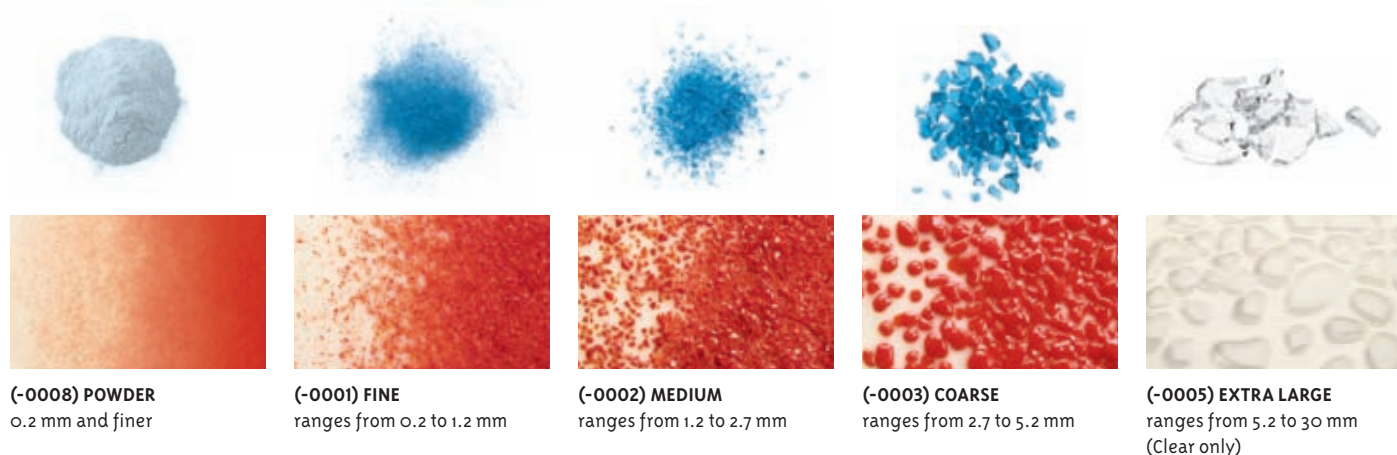

*Bullseye frits are made from crushed, screened, and magnetically cleaned Bullseye Compatible sheet glass. Available in 103 colors and three grain sizes plus powder, that's 412 choices. And there's one more: a sumo-sized extra-large frit which comes in Clear.*

**FRIT COLORS**

OPALESCENT					
000034	000421	000301	000309	000224	000203
000138	000137	000305	000024	000124	000225
000120	000220	000321	000025	000320	000125
000126	000112	000144	000212	000141	000145
000108	000116	000164	000146	000114	000147
000313	000243	000132	000142	000303	000334
000113	000136	000101	000100		

**FRIT NOTES**

Frit colors shown here are based on the appearance of thin sheet colors. Color saturation may vary based on individual application. Frit applied in thin layers may be lighter in color. Frit applied or kilncast in thicker layers may be darker and more saturated in color.