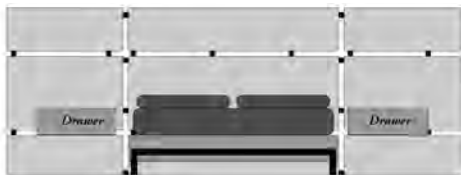

## BD-119S SYMMETRICAL HIGH MIRRORED BED

King (Eastern), 152" w x 50" h x 86.375" l

King (California), 148" w x 50" h x 90.375" l

Queen, 136" w x 50" h x 86.375" l

Also available as:

*Shown, left, BD-119S Symmetrical HIGH Bed with two (2) optional night stand drawer units.*

*Shown, left, BD-119S Symmetrical LOW Bed with two (2) optional night stand drawer units.*

*Shown, left, BD-119S Symmetrical LOW Bed with no optional night stand drawer units.*