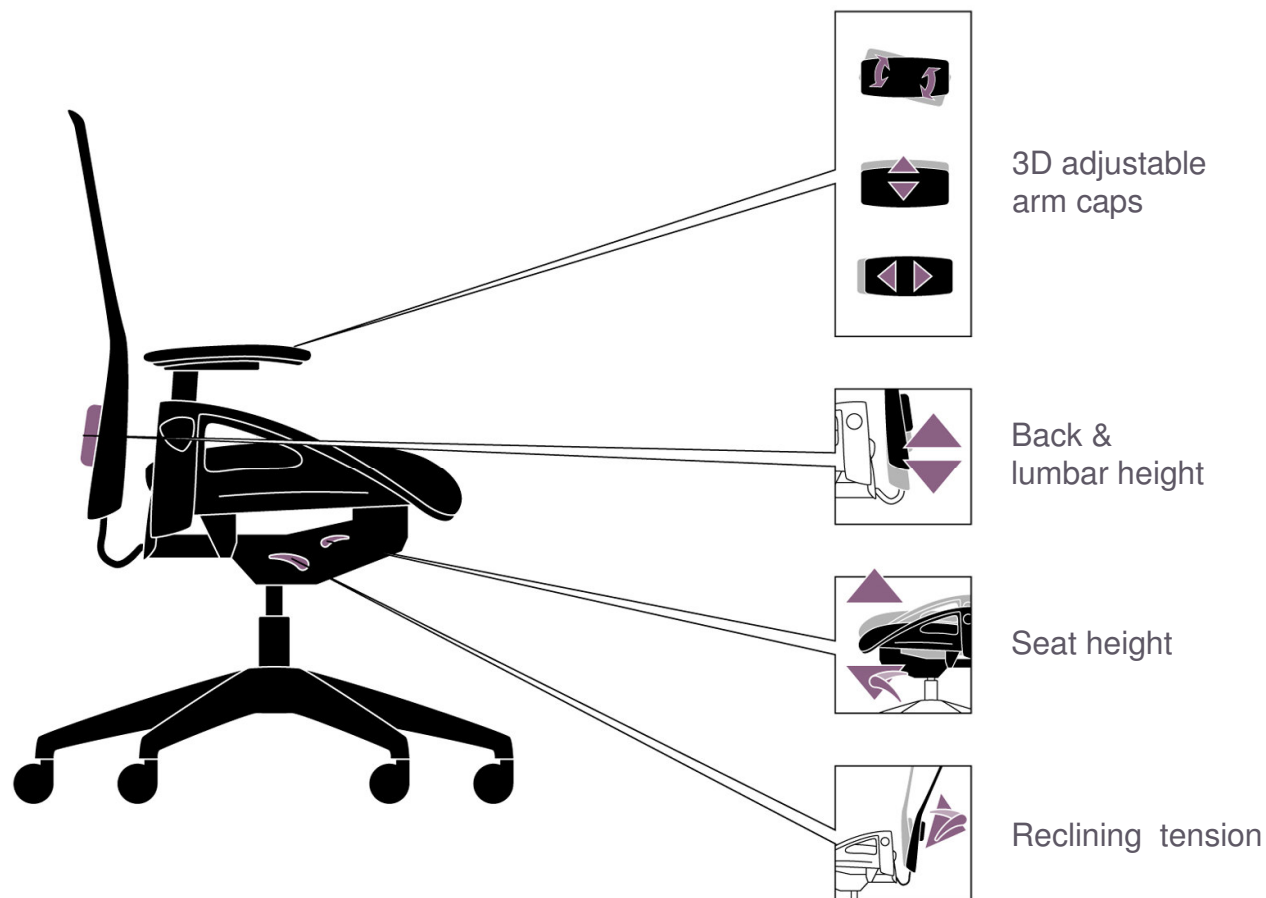

Clean aesthetic

Clean lines and a contemporary aesthetic allow it to complement the workplace from reception station to manager's office to open plan.

APPROACH

Easy-change cushions

Approach looks great on its own or can be dressed up with seat and back cushions. Mix and match snappy upholsteries for an original look.

APPROACH

Approach energizes any business setting.

APPROACH

Creative option

Both the molded and mesh back are available in either Black or Ash White.

Personalized lumbar support

The optional lumbar pad with depth adjustment provides customized and continuous lower back support to people no matter how petite or tall.

Meeting friendly

Approach is the right seat, anywhere people meet.

APPROACH

Comfortably seated

Approach offers two cylinder choices and is scaled to fit diverse body types of all sizes.

Personalized comfort:

Personalized comfort:

Approach; value by design, a smart choice.

Approach™ Seating

APPROACH

www.kimballoffice.com