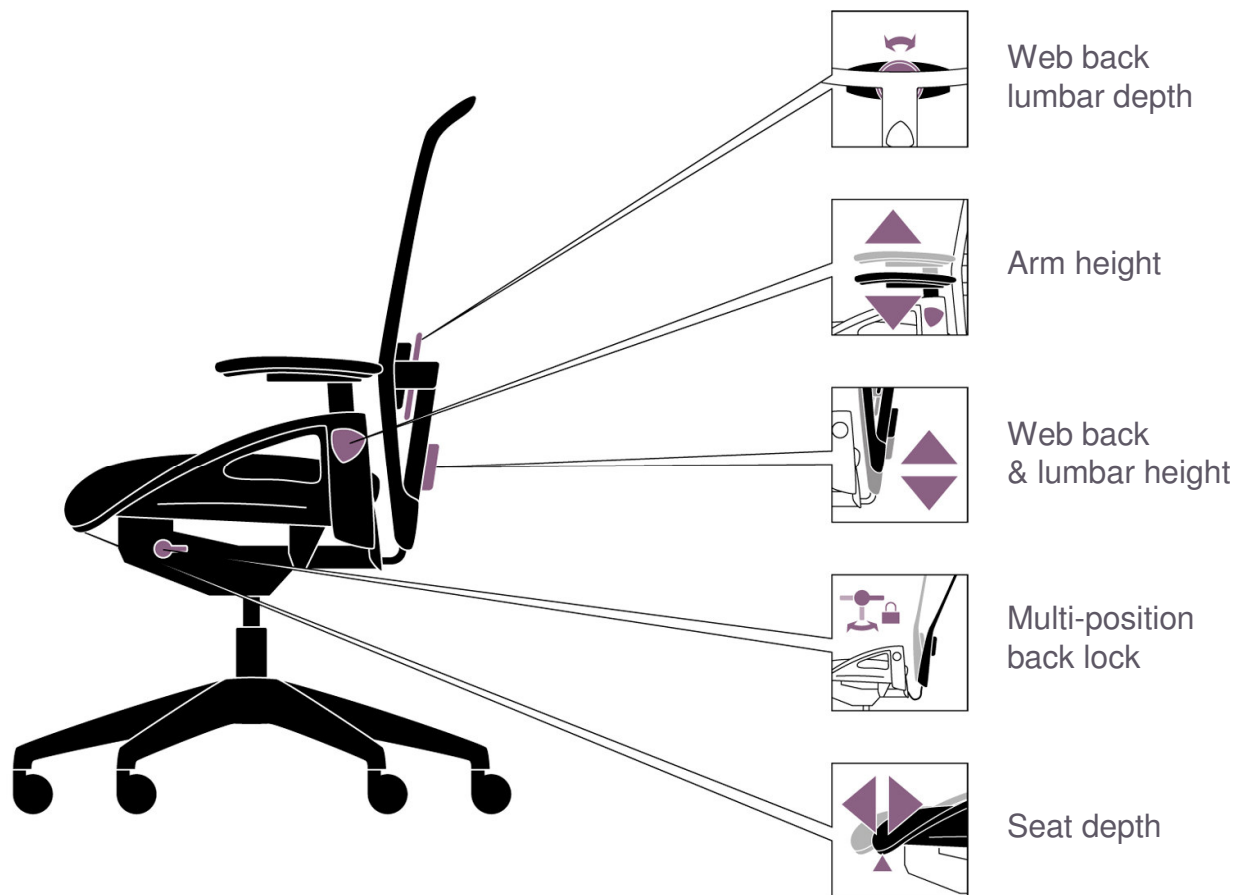

APPROACH

Approach energizes any business setting.

APPROACH

Creative option

Both the molded and mesh back are available in either Black or Ash White.

Personalized lumbar support

The optional lumbar pad with depth adjustment provides customized and continuous lower back support to people no matter how petite or tall.

Meeting friendly

Approach is the right seat, anywhere people meet.

APPROACH

Comfortably seated

Approach offers two cylinder choices and is scaled to fit diverse body types of all sizes.

Personalized comfort:

Personalized comfort:

Approach; value by design, a smart choice.

Approach™ Seating

APPROACH

www.kimballoffice.com