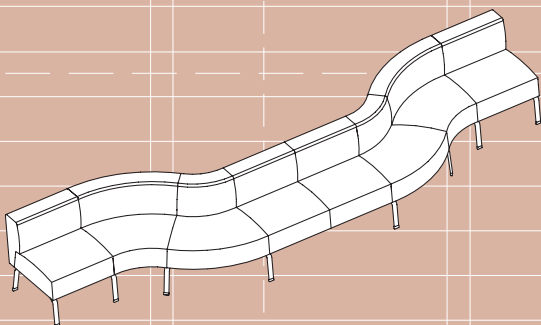

Additional armrests with network connections and power access can be added.

KOMBINATIONSBEISPIELE / COMBINATION EXAMPLES

Ø 231 cm

Ø 337 cm

335 x 230 cm

312 x 270 cm

255 x 190 cm

Ø 255 cm