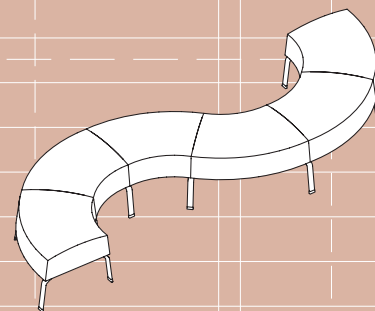

KOMBINATIONSBEISPIELE / COMBINATION EXAMPLES

Ø 231 cm

354 x 115 cm