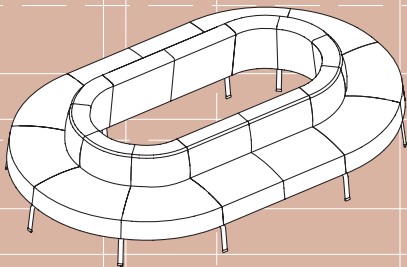

Additional armrests with network connections and power access can be added.

KOMBINATIONSBEISPIELE / COMBINATION EXAMPLES

Ø 231 cm

Ø 337 cm

335 x 230 cm

312 x 270 cm

255 x 190 cm

Ø 255 cm