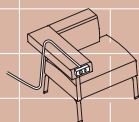

Plugbox,
in Armlehne integriert
integrated in armrest