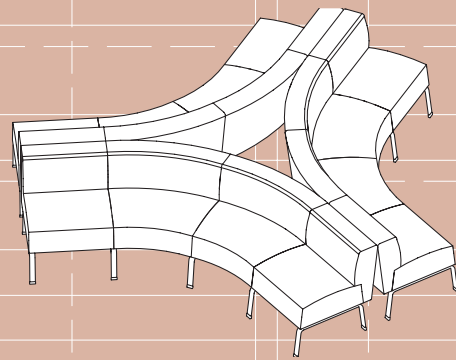

Additional armrests with network connections and power access can be added.

KOMBINATIONSBEISPIELE / COMBINATION EXAMPLES

Ø 231 cm

Ø 337 cm

335 x 230 cm

312 x 270 cm

255 x 190 cm

Ø 255 cm