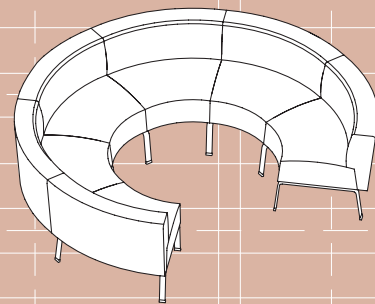

Additional armrests with network connections and power access can be added.

KOMBINATIONSBEISPIELE / COMBINATION EXAMPLES

Ø 231 cm

Ø 337 cm

335 x 230 cm

312 x 270 cm

255 x 190 cm

Ø 255 cm