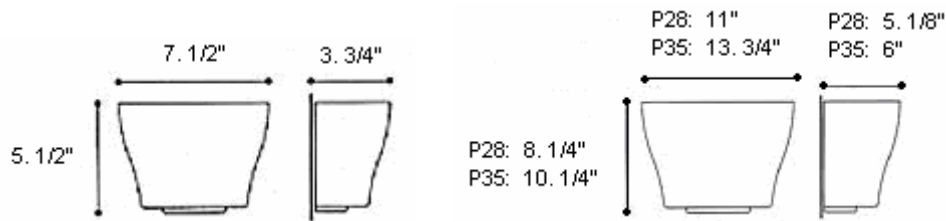

CIRCE P19 - P28 - P35
 Design R. TOSO N. MASSARI & ASSOCIATES

Circe P19
ADA

Circe P28 / P35

DESCRIPTION: Clean-lined wall sconce available in 3 sizes and 4 unique hand-blown glass finishes. Incandescent, halogen, and fluorescent light sources provide upward and diffused illumination. Circe P19 is ADA compliant. Companion pendant, table, and floor designs are available.

CONSTRUCTION: A white metal back plate and base detail in polished chrome or gold support the glass diffuser. All 3 versions mount to a standard 4" octagonal junction box.

LIGHT SOURCE: Circe P19: 1x60 watt, Incandescent, G-16 1/2 candelabra base, (Provided)
 Circe P28: 2x60 watt, Incandescent, A-19 medium base, (Provided)
 1x150 watt, Halogen, T-3 RSC/ short, (Provided)
 2x13 watt, Fluorescent, Quad (Not Provided)

NET WEIGHT: Circe P19: 7 lbs. / Circe P28: 8 lbs. / Circe P35: 9 lbs.

Leucos USA, Inc.
 11 Mayfield Avenue
 Edison, NJ 08837
 Tel: 732-225-0010
 Fax: 732-225-0250
 www.leucos.com