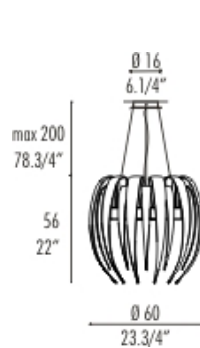

## DESCRIPTION:

The dramatic and gothic pendant fixture fills a space with light and color. Available in two sizes it lends a theatrical air to any setting. Made from hand-blown glass with a polished chrome structure. This design is available in silk white, amber, black, red and amethyst.