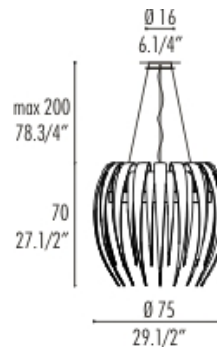

## DESCRIPTION:

The dramatic and gothic pendant fixture fills a space with light and color. Available in two sizes it lends a theatrical air to any setting. Made from hand-blown glass with a polished chrome structure. This design is available in silk white, amber, black, red and amethyst.