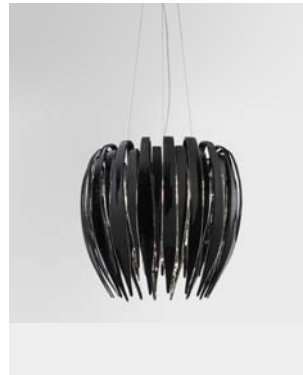

# DRACENA SUSPENSION

DIEGO CHILO

Dracena S60

Dracena S75

## DESCRIPTION:

The dramatic and gothic pendant fixture fills a space with light and color. Available in two sizes it lends a theatrical air to any setting. Made from hand-blown glass with a polished chrome structure. This design is available in silk white, amber, black, red and amethyst.

## FINISH:

Polished Chrome

## GLASS COLOR:

Silk White, Amber, Black, Red and Amethyst.