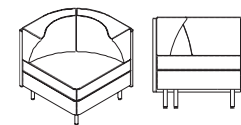

Meet&Greet models + dimensions

GK2001
Corner straight

GK2001	w	d	h
overall	30	30	30
seat		19 1/2	18

GK2003
Center section

GK2003	w	d	h
overall	28	30	30
seat		19 1/2	18

GK2005
Ottoman

GK2005	w	d	h
overall	28	28	18
seat			18

GK2007
Ottoman

GK2007	w	d	h
overall	28	28	18
seat			18

GK2009
Corner flared

GK2009	w	d	h
overall	30	30	30
seat		19 1/2	18

GK2011
Corner flared left

GK2011	w	d	h
overall	30	30	30
seat		19 1/2	18

GK2013
Corner flared right