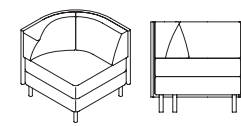

Meet&Greet models + dimensions

GK2001
Corner straight

GK2001	w	d	h
overall	30	30	30
seat		19 1/2	18

GK2003
Center section

GK2003	w	d	h
overall	28	30	30
seat		19 1/2	18

GK2005
Ottoman

GK2005	w	d	h
overall	28	28	18
seat			18

GK2007
Ottoman

GK2007	w	d	h
overall	28	28	18
seat			18

GK2009
Corner flared

GK2009	w	d	h
overall	30	30	30
seat		19 1/2	18

GK2011
Corner flared left

GK2011	w	d	h
overall	30	30	30
seat		19 1/2	18

GK2013
Corner flared right