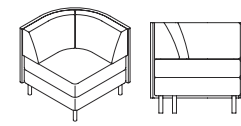

Meet&Greet models + dimensions

GK2001
Corner straight

GK2001	w	d	h
overall	30	30	30
seat		19 1/2	18

GK2003
Center section

GK2003	w	d	h
overall	28	30	30
seat		19 1/2	18

GK2005
Ottoman

GK2005	w	d	h
overall	28	28	18
seat			18

GK2007
Ottoman

GK2007	w	d	h
overall	28	28	18
seat			18

GK2009
Corner flared

GK2009	w	d	h
overall	30	30	30
seat		19 1/2	18

GK2011
Corner flared left

GK2011	w	d	h
overall	30	30	30
seat		19 1/2	18

GK2013
Corner flared right