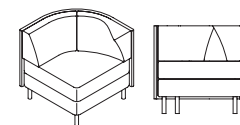

Meet&Greet models + dimensions

GK2001
Corner straight

GK2001	w	d	h
overall	30	30	30
seat		19 1/2	18

GK2003
Center section

GK2003	w	d	h
overall	28	30	30
seat		19 1/2	18

GK2005
Ottoman

GK2005	w	d	h
overall	28	28	18
seat			18

GK2007
Ottoman

GK2007	w	d	h
overall	28	28	18
seat			18

GK2009
Corner flared

GK2009	w	d	h
overall	30	30	30
seat		19 1/2	18

GK2011
Corner flared left

GK2011	w	d	h
overall	30	30	30
seat		19 1/2	18

GK2013
Corner flared right