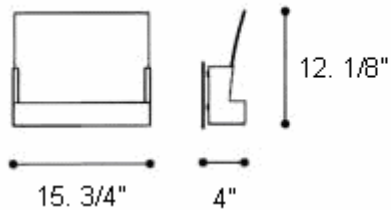

SAIL 40-63

Design CARLA BARATELLI

SAIL 40

SAIL 63

- DESCRIPTION:** ADA compliant, sleek wall sconce available in two sizes. A white glass diffuser curves away from the wall and the compact fluorescent light source provides up, down, and diffused illumination.
- CONSTRUCTION:** Titanium painted metal backing contains the electronic ballast and also supports the glass diffuser. An additional diffuser is at the bottom to help soften the down light. Both mount to a standard 4" octagonal junction box, however the larger Sail 63, needs additional support in the wall.
- LIGHT SOURCE:** Sail 40: 2 x 24 watts, fluorescent, 2G11 electronic (Not Provided)
Sail 63: 2 x 55 watt, fluorescent, 2G11 electronic (Not Provided)
- GLASS COLOR:** Satin White
- NET WEIGHT:** Sail 40: 12 lbs.
Sail 63: 17 lbs.