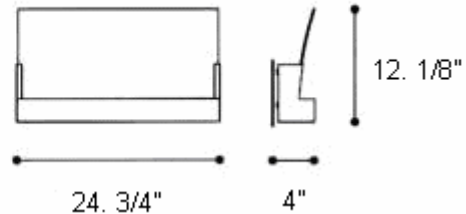

SAIL 40-63

Design CARLA BARATELLI

SAIL 40

SAIL 63

- DESCRIPTION:** ADA compliant, sleek wall sconce available in two sizes. A white glass diffuser curves away from the wall and the compact fluorescent light source provides up, down, and diffused illumination.
- CONSTRUCTION:** Titanium painted metal backing contains the electronic ballast and also supports the glass diffuser. An additional diffuser is at the bottom to help soften the down light. Both mount to a standard 4" octagonal junction box, however the larger Sail 63, needs additional support in the wall.
- LIGHT SOURCE:** Sail 40: 2 x 24 watts, fluorescent, 2G11 electronic (Not Provided)
Sail 63: 2 x 55 watt, fluorescent, 2G11 electronic (Not Provided)
- GLASS COLOR:** Satin White
- NET WEIGHT:** Sail 40: 12 lbs.
Sail 63: 17 lbs.