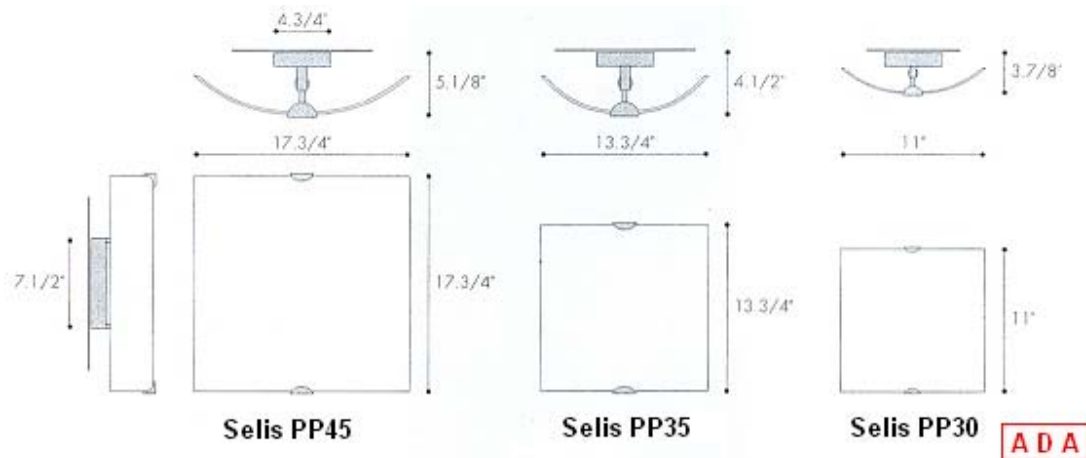

## SELIS PP30-PP35-PP45 Wall-Ceiling

DESIGN R. TOSO - N. MASSARI

SATIN WHITE

SATIN AMBER

GLOSS WHITE WITH CRYTAL BANDS ON TOP AND BOTTOM (TH)

- DESCRIPTION:** Wall or ceiling fixture, available in 3 sizes and 3 color finishes, provides diffused ambient light as well as a soft glow through its curved hand blown Murano glass diffuser. Selis PP30 is ADA compliant. Companion pendant version also available.
- CONSTRUCTION:** Metal mounting brackets support the hand blown Murano glass diffuser. Back plate mounts directly to a standard 4" octagonal junction box.
- LIGHT SOURCE:**  
 1 x 100 watt, incandescent, A-19 medium base  
 1 x 200 watt, halogen T3-RSC (provided) – *for wall mount only*  
 2 x 13 watt, fluorescent, recessed contact  
 2 x 18 watt, fluorescent, recessed contact (not available for the PP30TH)
- FINISH:** Mounting brackets available in Polished Chrome or 24K Gold Plated
- GLASS COLOR:** **Selis PP30-PP35-PP45** - Satin White or Satin Amber, triple layer, Murano glass diffuser  
**Selis PP30/T-PP35/T-PP45/T** - Satin White single layer, slumped glass diffuser  
**Selis PP30/TH-PP35/TH-PP45/TH** - Gloss White with Clear Bands, single layer, slumped glass diffuser
- NET WEIGHT:** 10 lbs.