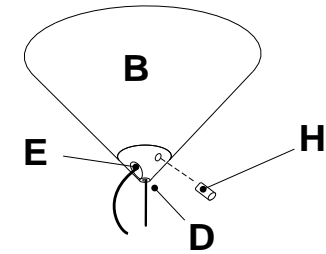

ILL.2

ILL.3