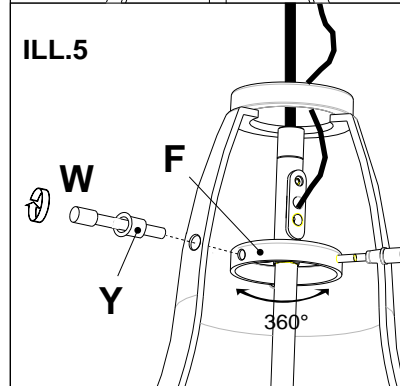

For additional information please contact your local dealer or **LEUCOS U.S.A.** at: Tel. (732) 225-0010 Fax. (732) 225-0250