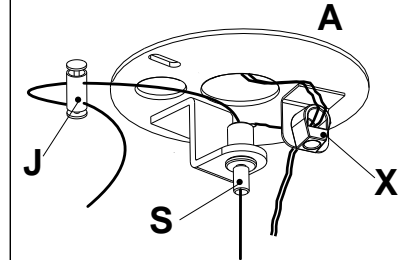

ILL.3

ILL.4