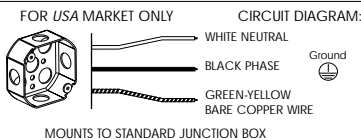

FOR U.S.A. MARKET ONLY:

VIVIA S max 1x100W - E26 Type A