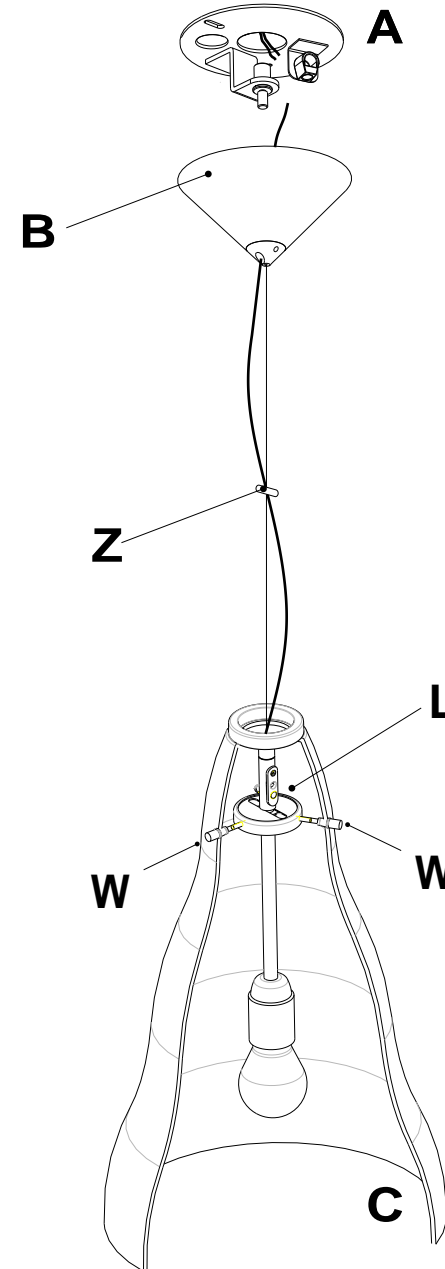

FOR U.S.A. MARKET ONLY:

VIVIA S max 1x100W - E26 Type A

ILL.1