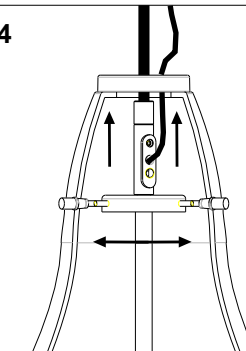

LEUCOS®

FOR LEUCOS USA - INSTALLATION INSTRUCTIONS

VIVIA S

A1 Enclosed

One installer

Save instructions

Revised
09 - MAR - 2002

Warning: - Disconnect power before installation. Install in accordance with the national and local electrical codes. Follow directions carefully to avoid scratching the glass diffuser.