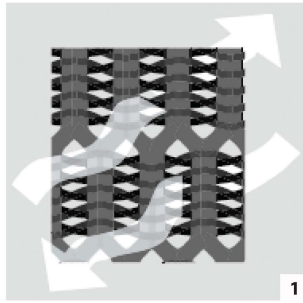

>>> IT'S ALL IN THE DETAILS...

■ 1. Mesh Backing.

Allows air to pass freely, making it comfortable in all climates. It also boasts dynamic movement—in other words, it moves with you.

■ 2. Armrests.

Spring-loaded ball bearing ratcheting system (patent pending) operates the armrests. Armrests move up/down, in/out, complete with lockable swivel pads.

■ 3. Seat Slider Depth Adjuster.

Slow release synchronous knee tilt mechanism, complete with tension control and an intuitive integrated seat slider for depth adjustment.

■ 4. Headrest.

Optional headrest adjusts up/down with an innovative coat hook built into its design. Headrest is field installable.

■ 5. Base.

5 prong die-cast aluminum base with anti-slip treads. 2" mag wheel carpet casters.

■ 6. Enersorb™ Foam.

Enersorb™ foam (found in the seating surface, lumbar support and optional headrest) conforms to your body when you sit and reverts to its natural form when you get up.

■ 7. Waterfall Design.

Contoured seat foam incorporates a waterfall design that gently slopes away from the legs, minimizing pressure on the thighs, promoting good posture.

■ 8. Lumbar Support.

The contoured lumbar pad can be easily adjusted up and down and in and out for personalized lumbar support and comfort.

■ 9. Four-Way Stretch Fabric.

Dual-layer fabric is perforated for exceptional airflow. It also has a four-way stretch, which moves perfectly with the Enersorb™ foam for added comfort and durability.