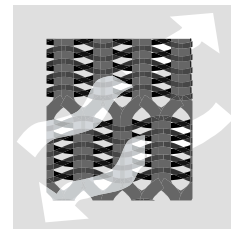

Model	Description	Overall			Back Height	Seat Height	Back Width	Seat Depth	Seat Width	Weight (lbs)	Volume (cu ft)
		Width	Depth	Height							
6200D	CXO with headrest	27-29 ^{1/2}	27-29 ^{1/2}	47 ^{1/2} -55	29 ^{1/2}	16-21	22	19-21 ^{1/2}	20	70	19/16
6200	CXO	27-29 ^{1/2}	27-29 ^{1/2}	36 ^{1/2} -41	22	16-21	22	19-21 ^{1/2}	20	67	17/16
6202	CXO Guest	27	27	38	22	17 ^{1/2}	22	20	20	55	17

Nightingale

Tel: (905) 896-3434
Toll Free 1-800-363-8954
 Fax: (905) 896-7011
Toll Free Fax 1-800-637-6784
 E-mail: info@nightingalechairs.com
www.nightingalechairs.com

A LOT OF CHAIRS LOOK GOOD BUT HOW DO THEY FEEL?

FOUR-WAY STRETCH FABRIC

CXO's dual-layer fabric is perforated for exceptional airflow. It also has a four-way stretch, which moves perfectly with the Enersorb™ foam for added comfort and durability.

MESH BACKING