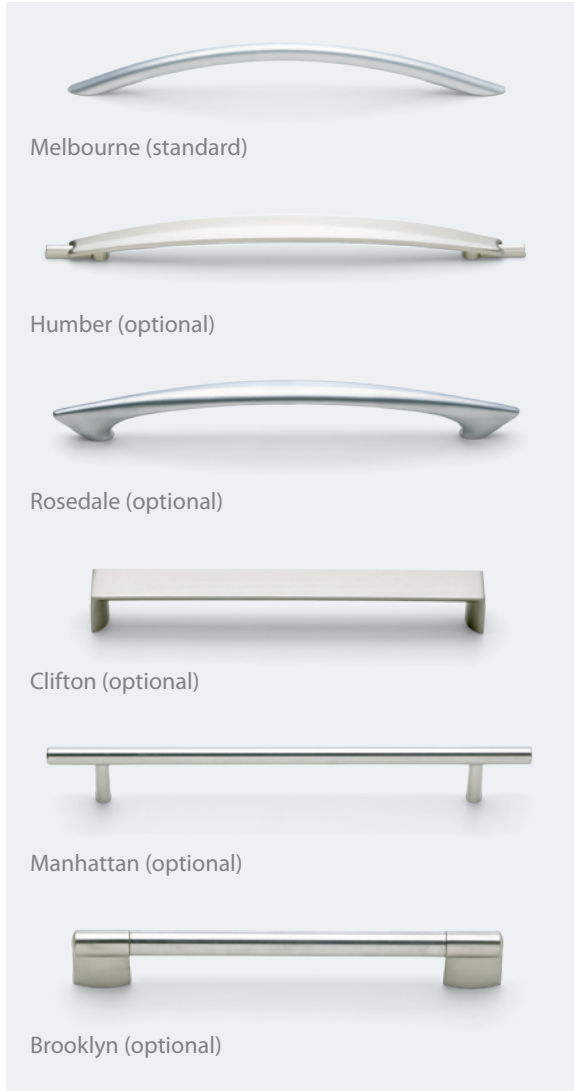

MULTI-TASKING

h) Veridian hutches offer a variety of great features. Enjoy the matching veneer or frosted tempered glass doors. All hutches offer four pigeon holes for short-term storage. The decorative veneer valance hides optional task lights without reducing brightness.

PULLS

A VARIETY OF PULLS

Dress up your suite with a variety of stylish Veridian pull options. Silver pulls offer a secure hold on your cabinet doors and drawers.

ELEGANT ACCENT

Each of the six pull options enhance the beauty of natural Cherry and Maple veneer. Unique pull designs add personal distinction to your suite.

Melbourne (standard)

Humber (optional)

Rosedale (optional)

Clifton (optional)

Manhattan (optional)

Brooklyn (optional)

PRODUCT FEATURES

PRODUCT FEATURES

- Executive suites, meeting tables and boardroom furniture
- Cherry veneer with solid cherry wood trim
- Maple veneer with solid maple wood trim
- Ten year warranty
- Ten day lead time

GENERAL SPECIFICATIONS