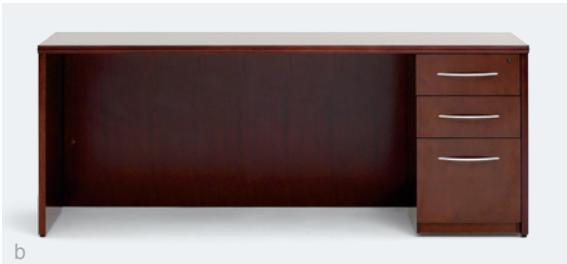

STORAGE

a

HAVE IT YOUR WAY

Invent your storage space with box/box/file and file/file pedestal options for desks and credenzas.

- a) 72" Kneehole Credenza
- b) 72" Credenza w/ box/box/file pedestal
- c) 72" Credenza with file/file pedestal
- d) 72" Credenza w/ box/box/file and file/file pedestal.

g

h

BOOKCASES

Veridian freestanding bookcases are available in 30" and 48" heights and feature adjustable shelves to suit your needs.

CHECK YOUR COAT

An excellent choice when storing your work and personal belongings. The versatile combination storage cabinet includes space for your coat, books, binders and files.