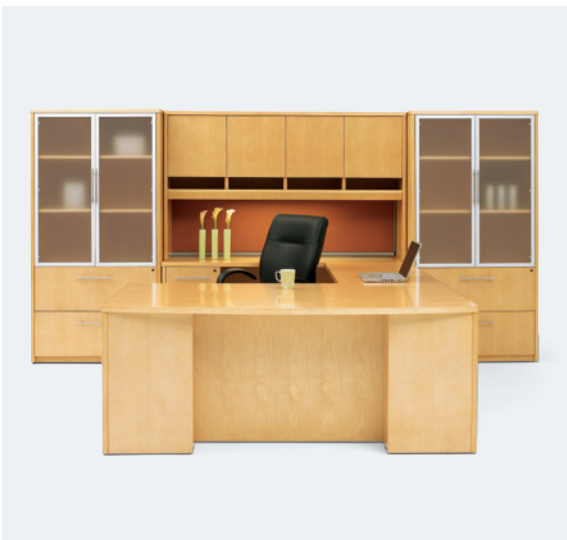

ELEGANT

Subtle design cues deliver an image of elegance placing Veridian above traditional casegoods. The brilliance of the wood veneer and solid wood trim showcase the distinction and unique qualities of Veridian suites. Set your standards high.

MODERN DETAILS

Frosted tempered glass doors provide a sleek and fresh look while silver aluminum frames accent clean lines.

MAKE AN IMPRESSION

Wall-to-wall designs add a rich quality and bold character without compromising function. Cherry and Maple wood veneers communicate prestige and diversity that inspire success.

COMPLEMENTING STORAGE

Storage solutions blend into your suite and add visual appeal. Storage cabinets and towers are available with matching veneer or frosted tempered glass doors.