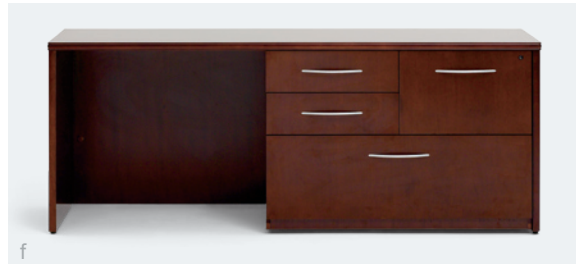

e

CRENZEA CABINETS

Combine functions in a single space. Storage options for credenzas:

- e) 72" Credenza w/ Lateral Cabinet
- f) 72" Credenza with Combo Stretch Pedestal
- g) 72" Credenza w/ Lateral and Storage
- h) 72" Credenza w/ Double Storage