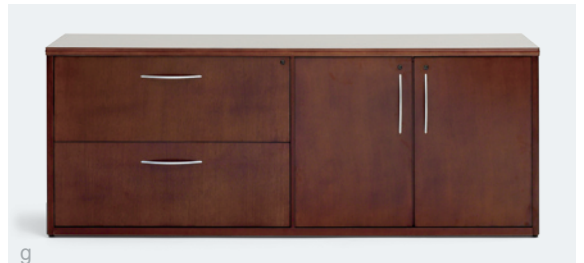

g

h

BOOKCASES

Veridian freestanding bookcases are available in 30" and 48" heights and feature adjustable shelves to suit your needs.

CHECK YOUR COAT

An excellent choice when storing your work and personal belongings. The versatile combination storage cabinet includes space for your coat, books, binders and files.