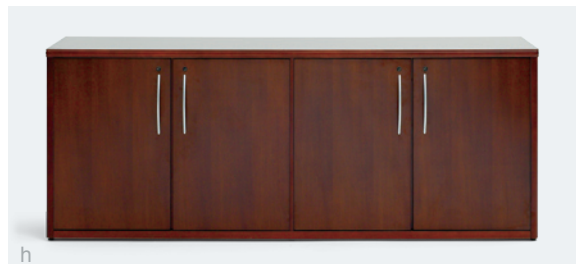

g

h

BOOKCASES

Veridian freestanding bookcases are available in 30" and 48" heights and feature adjustable shelves to suit your needs.

CHECK YOUR COAT

An excellent choice when storing your work and personal belongings. The versatile combination storage cabinet includes space for your coat, books, binders and files.