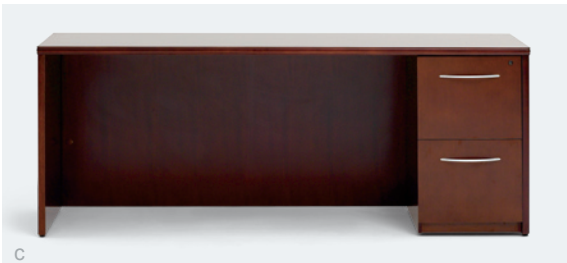

STORAGE

HAVE IT YOUR WAY

Invent your storage space with box/box/file and file/file pedestal options for desks and credenzas.

- a) 72" Kneehole Credenza
- b) 72" Credenza w/ box/box/file pedestal
- c) 72" Credenza with file/file pedestal
- d) 72" Credenza w/ box/box/file and file/file pedestal.

b

CRENZEA CABINETS

Combine functions in a single space. Storage options for credenzas:

- e) 72" Credenza w/ Lateral Cabinet
- f) 72" Credenza with Combo Stretch Pedestal
- g) 72" Credenza w/ Lateral and Storage
- h) 72" Credenza w/ Double Storage