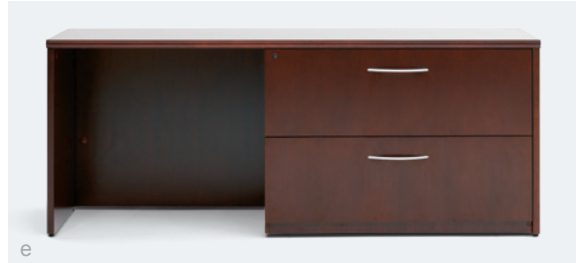

STORAGE

HAVE IT YOUR WAY

Invent your storage space with box/box/file and file/file pedestal options for desks and credenzas.

- a) 72" Kneehole Credenza
- b) 72" Credenza w/ box/box/file pedestal
- c) 72" Credenza with file/file pedestal
- d) 72" Credenza w/ box/box/file and file/file pedestal.

CRENZEA CABINETS

Combine functions in a single space. Storage options for credenzas:

- e) 72" Credenza w/ Lateral Cabinet
- f) 72" Credenza with Combo Stretch Pedestal
- g) 72" Credenza w/ Lateral and Storage
- h) 72" Credenza w/ Double Storage