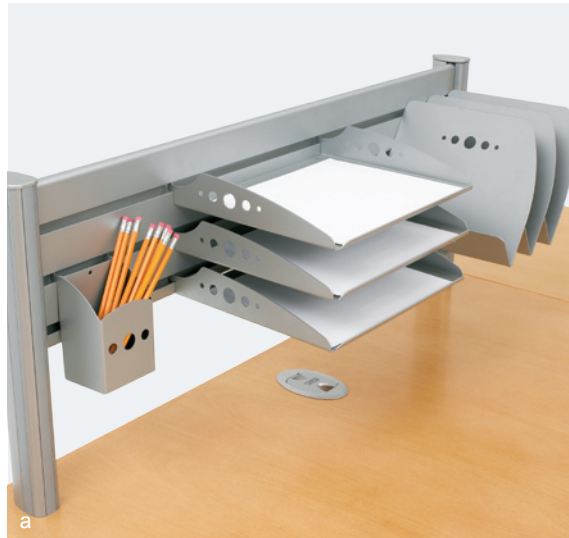

g

h

BOOKCASES

Veridian freestanding bookcases are available in 30" and 48" heights and feature adjustable shelves to suit your needs.

CHECK YOUR COAT

An excellent choice when storing your work and personal belongings. The versatile combination storage cabinet includes space for your coat, books, binders and files.

COMBINATION CABINETS DO MORE

72"H combination storage and lateral cabinets come with adjustable shelves and filing for both letter and legal documents in a variety of formats. Select matching wood veneer doors or create a contrasting appearance with frosted glass doors.

FILE AWAY

Stand-alone lateral files can be integrated into your office or grouped together in a common area.

ACCESSORIES

a) A modern accessory post system provides freedom from clutter. Select from a variety of stylish silver metal accessories. Paper, filing, phone and pen/pencil solutions keep everything organized and within reach. The accessory post system is available on bridges and returns.

Allow accessories to transform your workspace. From organizing pencils and papers to raising the monitor off your desk, accessories can help you become more efficient in your work environment.

- b) Plastic pencil drawers have four compartments to keep your items neat.
- c) Solid wood pencil drawers match your suite, provide four finished compartments and a pen/pencil ledge.
- d) Hutch mounted tackboards offer additional presentation space and are wrapped in any Tayco fabric.