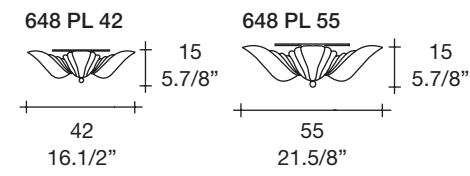

Dimensions