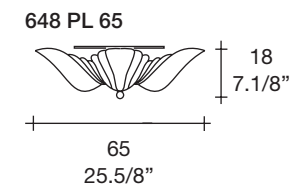

Dimensions