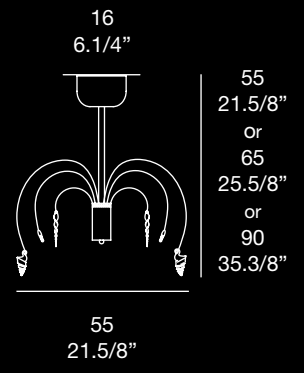

ARCADE
design: Vincent Lo

ARCADE

design: Vincent Lo

chandelier 7 or 25 lights

Diffuser: hand made clear or multicolored glass (clear, blue, aquamarine, amber, red)
Structure: polished chrome

lustre 7 ou 25 lumières

Dimensions

ARCADE L 7

ARCADE L 25

Lamp type

-  **ARCADE L 7**
7 x max 20W G4
-  **ARCADE L 25**
25 x max 10W G4