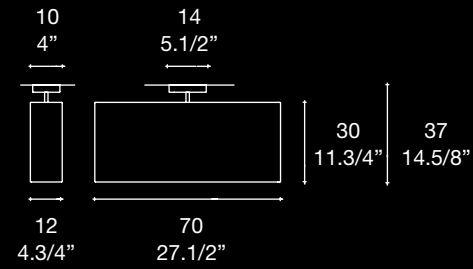

VANITY
design: Lino Codato

VANITY

design: Lino Codato

ceiling

Diffuser: modular large scale pleated fabric
shade in white or mocha
Structure: brushed nickel

plafonnier

Diffuseur: tissu effet "plissé"
Diffuser color: blanc ou moka
Structure: métal nickel brossé

lámpara de techo

Difusor: tejido efecto "plissé"
Color difusor: blanco o moka
Soporte: metal níquel matizado

Dimensions

VANITY PL 1

VANITY PL 2

VANITY PL 3

Lamp type

-  3 x 60W E26
- or
-  3 x 29W E26 CFL
-  3 X 26W GU24 TWIST AND LOCK
-  3 X 26W GU24 TWIST AND LOCK
-  3 X 26W G24q-3