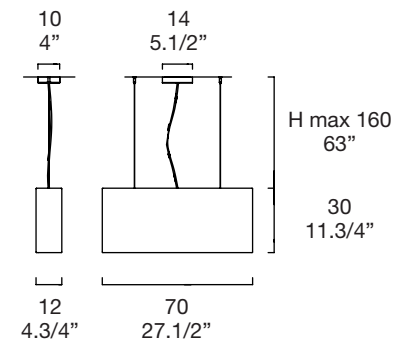

VANITY
design: Lino Codato

VANITY

design: Lino Codato

pendant

Diffuser: modular large scale pleated fabric
shade in white or mocha
Structure: brushed nickel

suspension

Diffuseur: tissu effet "plissé"
Diffuser color: blanc ou moka
Structure: métal nickel brossé

lámpara de suspensión

Difusor: tejido efecto "plissé"
Color difusor: blanco o moka
Soporte: metal níquel matizado

Dimensions

VANITY S 1

VANITY S 2

VANITY S 3

Lamp type

-  3 x 60W E26
- or
-  3 x 29W E26 CFL
-  3 X 26W GU24 TWIST AND LOCK
-  3 X 26W GU24 TWIST AND LOCK
-  3 X 26W G24q-3