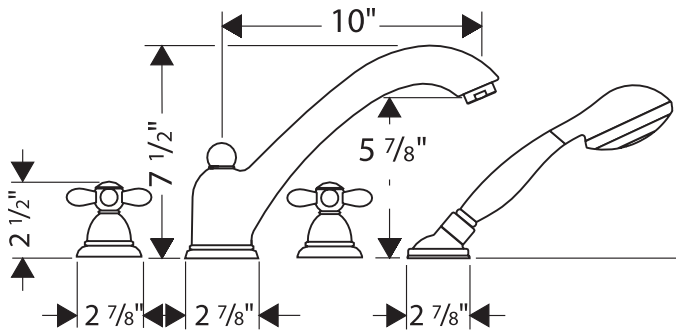

Axor Carlton Trim, 4-Hole Roman Tub Set

17454XX1

Product Features

- Oversized spout
- Cross handles
- Handshower with two spray modes – full and soft, 2.5 gpm
- Protection against backflow provided by check valve

Required Accessories

Rough	13444181
-------	----------

The measurements shown are for reference only.

Products and specifications shown are subject to change without notice.

Specification sheet revised 4/2008