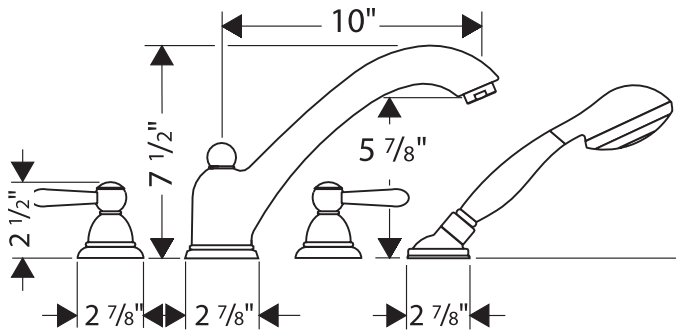

Axor Carlton Trim, 4-Hole Roman Tub Set

17455XX1

Product Features

- Oversized spout
- Lever handles
- Handshower with two spray modes – full and soft, 2.5 gpm
- Protection against backflow provided by check valve

Required Accessories

Rough	13444181
-------	----------

The measurements shown are for reference only.

Products and specifications shown are subject to change without notice.

Specification sheet revised 4/2008