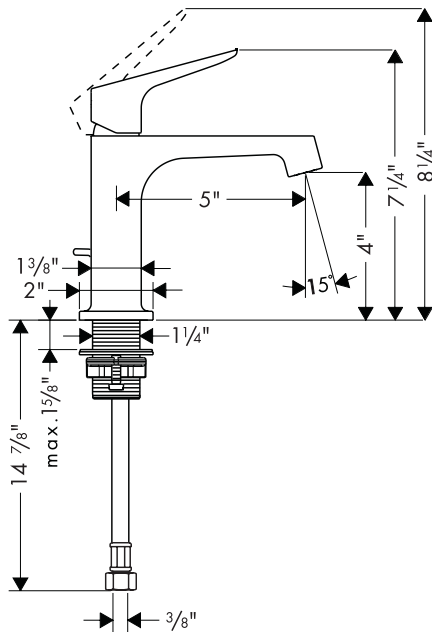

The measurements shown are for reference only.

Products and specifications shown are subject to change without notice.

Specification sheet revised 8/2009

AXOR®
hansgrohe