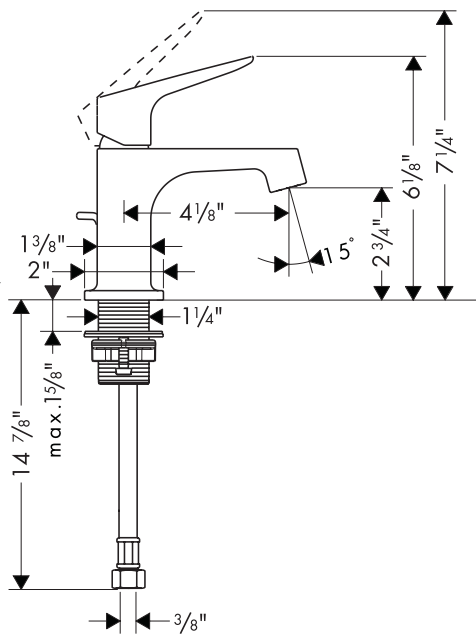

Available Finishes

Chrome

34016001

Brushed Nickel

34016821

The measurements shown are for reference only.

Products and specifications shown are subject to change without notice.

Specification sheet revised 8/2009

AXOR®
hansgrohe