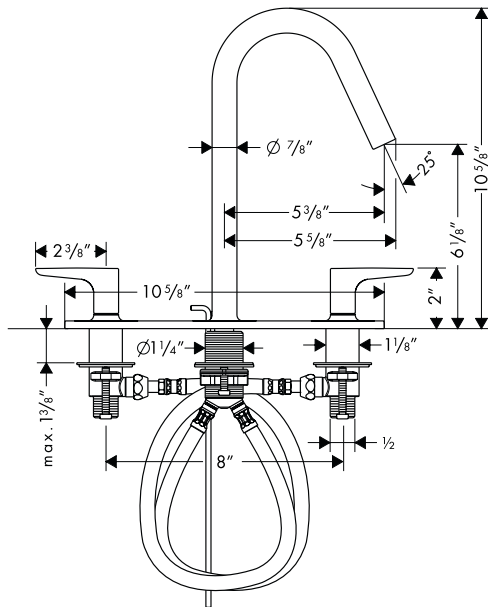

## Product Features

- With baseplate
- Ceramic cartridges
- 1.5 gpm
- Includes pop-up drain

## Installation Notes

- Requires 1/2" supply lines

The measurements shown are for reference only.

Products and specifications shown are subject to change without notice.

Specification sheet revised 03/2009