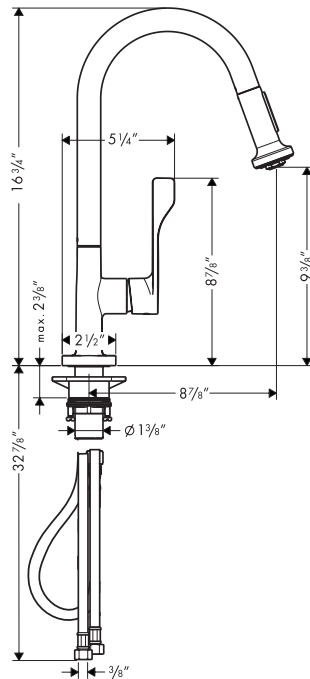

## Product Features

- Single-control operation
- Ceramic cartridge
- Solid brass
- Pull-down spray with full and needle spray modes
- Protection against back siphonage provided by check valve
- Spout swivels 360°
- Cascade no-clog aerator
- 2.2 gpm

## Available Finishes

Chrome

39835001

Steel Optik

39835801

The measurements shown are for reference only.

Products and specifications shown are subject to change without notice.

Specification sheet revised 8/2009