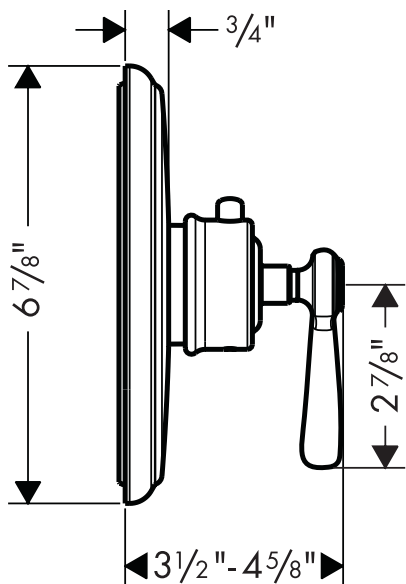

Axor Montreux Trim, EcoMax Thermostatic Mixer

16814XX1

Product Features

- Lever handle
- Thermostatic cartridge with service stops
- 100° Safety stop
- High temperature limit stop may be reset to comply with local plumbing codes
- Max. flow rate 20 gpm @ 44 psi

3/4" rough	15374181
or	
1/2" rough	15373181

Optional Accessories

1 1/2" Extension (deep rough-in) kit	92615000
--------------------------------------	----------

The measurements shown are for reference only.