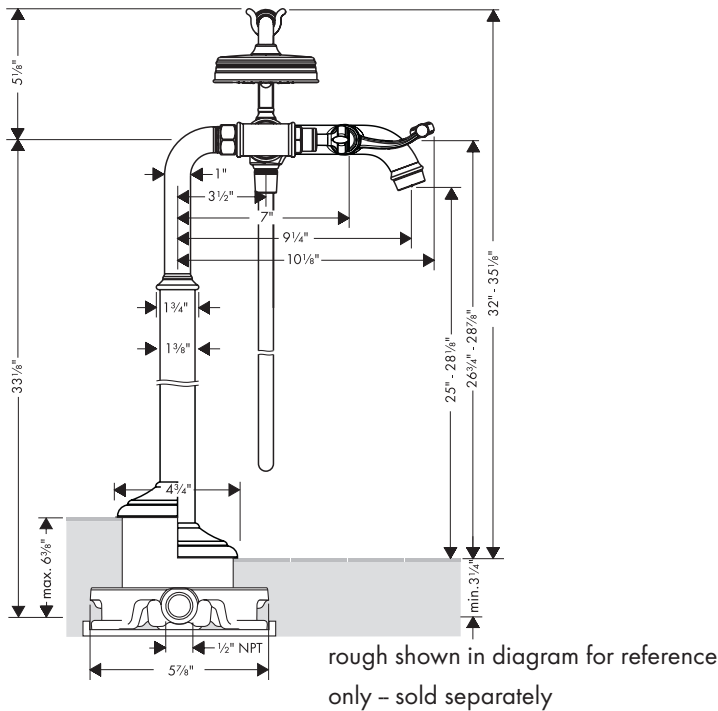

Axor Montreux 2-Handle Tub Filler, Freestanding

16553XX1

AIR
POWER

QUICLEAN

Product Features

- Traditional lever handles with 90° ceramic cartridges
- Solid brass
- Mounts on floor beside tub
- Flow rate for tub filler – 4.75 gpm @ 44 psi
- Includes Axor Montreux handshower – flow rate 2.5 gpm
- Protection against backflow provided by check valve

Available Finishes

Chrome	16553001
Brushed Nickel	16553821
Polished Nickel	16553831

Required Accessories

Freestanding tub filler rough	16549181
-------------------------------	----------

Installation Notes

- Not anti-scald – install remote pressure balance valve 13418181 if required by local plumbing code

The measurements shown are for reference only.

Products and specifications shown are subject to change without notice.