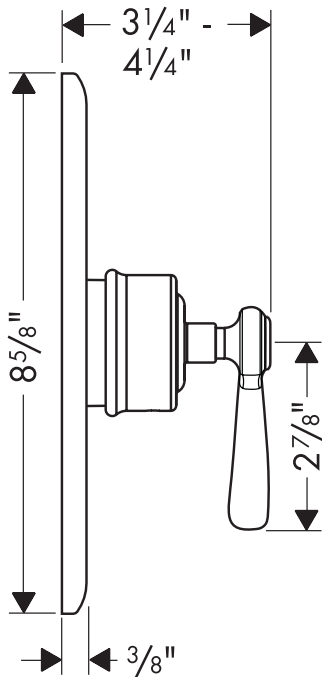

Axor Montreux Trim, Pressure Balance Valve

16558XX1

Product Features

- Lever handle

Code Compliance

This unit meets or exceeds the following:

- ADA compliant
- ASME A112.18.1
- CSA B125.1
- Listed by IAPMO
- Approved for use in Massachusetts

Available Finishes

Chrome	16558001
Brushed Nickel	16558821
Polished Nickel	16558831

Required Accessories

Rough valve	13408181
-------------	----------

The measurements shown are for reference only.

Products and specifications shown are subject to change without notice.

Specification sheet revised 8/2009