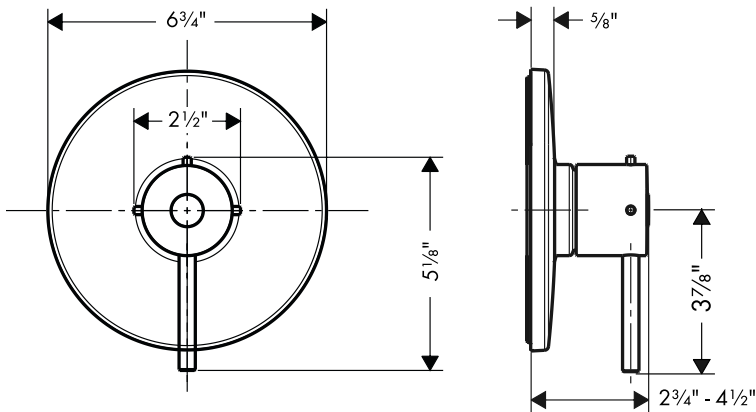

Required Accessories

iBox Universal Plus	01850181

Optional Accessories

Extension (shallow rough-in) kit	13596xx0
Extension (deep rough-in) kit	13595000

The measurements shown are for reference only.

Products and specifications shown are subject to change without notice.

Specification sheet revised 8/2010