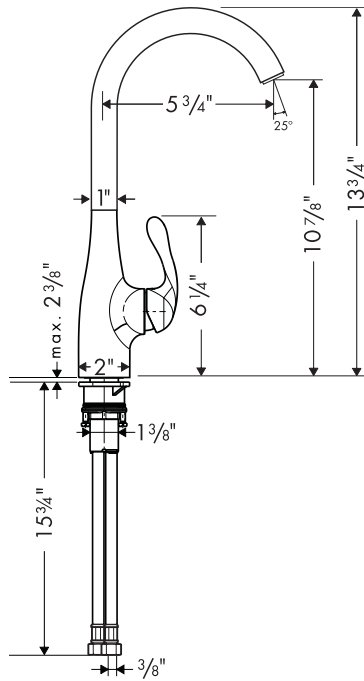

## Product Features

- Solid brass
- M2 ceramic cartridge
- Spout swivels 360°
- 1.5 gpm

## Available Finishes

Chrome

14801001

Steel Optik

14801801

The measurements shown are for reference only.

Products and specifications shown are subject to change without notice.

Specification sheet revised 8/2009