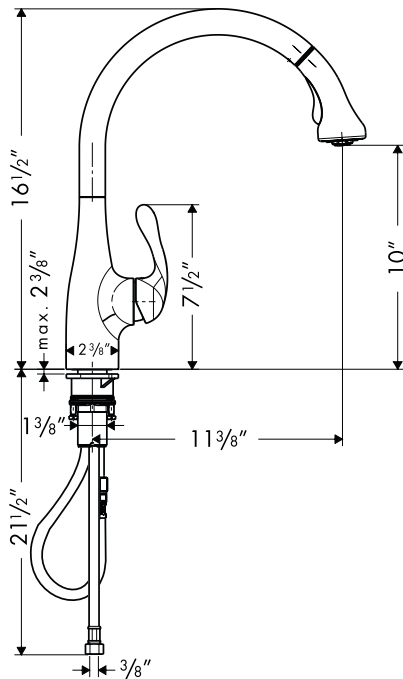

Allegro E Gourmet Pull-Down Kitchen Faucet

06460XX0

QUICLEAN

Product Features

- Single control operation
- Ceramic cartridge
- Ergonomic pull-out spray with full and needle spray modes
- Nylon hose for quiet, long-lasting service
- Spout swivels 150°
- Protection against backflow provided by double check valve
- 2.2 gpm

10" baseplate	14019XX1
---------------	----------

The measurements shown are for reference only.

Products and specifications shown are subject to change without notice.

Specification sheet revised 11/2009