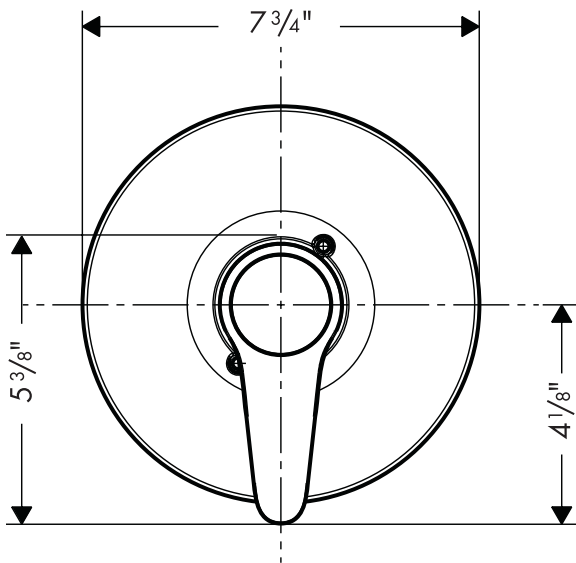

Allegro E Trim for Pressure Balance Valve

04165XX0

Product Features

- Includes handle, handle adapter, escutcheon, screws, seal

Code Compliance

This unit meets or exceeds the following:

- ADA compliant
- ASME A112.18.1
- CSA B125.1
- ASSE 1016
- Listed by IAPMO
- Approved for use in Massachusetts

The measurements shown are for reference only.

Products and specifications shown are subject to change without notice.

Specification sheet revised 1/2009

hansgrohe