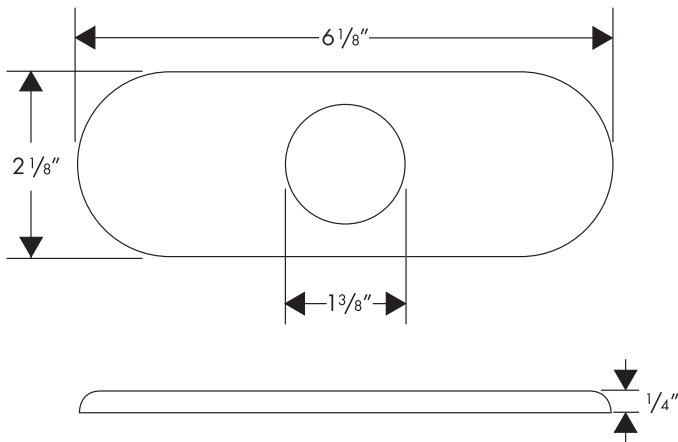

## Product Features

- Fits single-hole lavatory faucets

## Available Finishes

Chrome	06490000
Brushed Nickel	06490820
Polished Nickel	06490830

The measurements shown are for reference only.

Products and specifications shown are subject to change without notice.

Specification sheet revised 4/2009