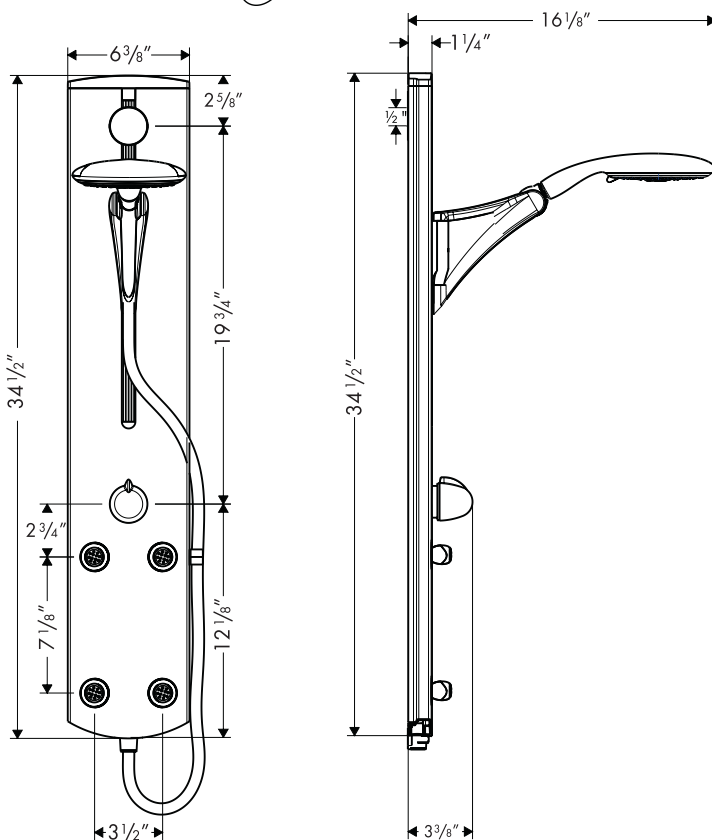

Product Features

- For use in shower with existing shower valve
- Raindance E 150 AIR 3-Jet handshower with three spray modes, Rubit™ cleaning system, 2.5 gpm
- Protection against backflow provided by check valve
- 63" Techniflex handshower hose
- Integrated wallbar with height and angle-adjustable handshower holder
- Volume control for 4 angle-adjustable bodysprays

Code Compliance

This unit meets or exceeds the following:

- ASME A112.18.1
- CSA B125.1
- Listed by IAPMO
- Approved for use in Massachusetts

Available Finishes

Satin chrome panel with chrome trim	27118001
Satin chrome panel with brushed nickel trim	27118821

Optional Accessories

Replacement bodyspray - Full	28406XX0
Replacement bodyspray - Massage	28408XX0
Replacement bodyspray - Fog	28409XX0

Installation Notes

- Mounts on wall at shower arm connection

The measurements shown are for reference only.