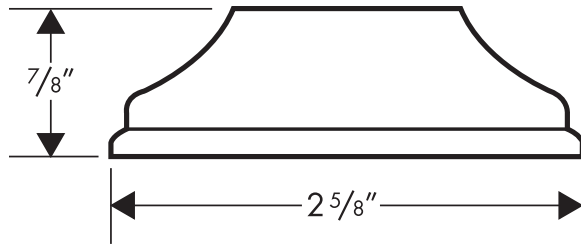

C Escutcheon for Standard Showerarm

04068XX0

Product Features

- For use with standard showerarm 27411XX3

Available Finishes

Chrome	04068XX0
Oil Rubbed Bronze	04068620
Brushed Nickel	04068820
Polished Nickel	04068830
Rubbed Bronze	04068920
Polished Brass	04068930

Required Accessories

½" Standard showerarm	27411XX3
-----------------------	----------

The measurements shown are for reference only.

Products and specifications shown are subject to change without notice.