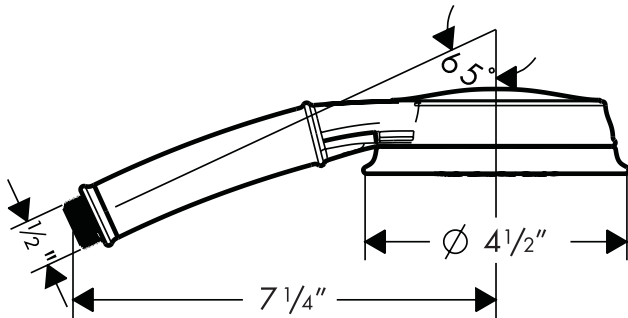

The measurements shown are for reference only.

Products and specifications shown are subject to change without notice.

Specification sheet revised 5/2009

hansgrohe