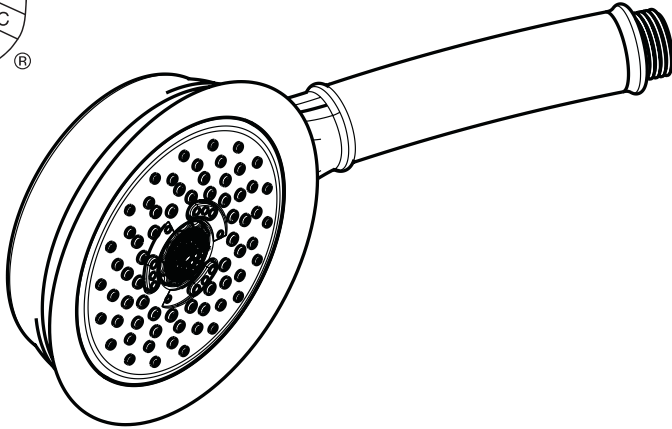

# Croma C 100 Green 3-Jet Handshower

04082XX0

AIR  
POWER

ECO  
RIGHT

QUICLEAN

GREEN

## Product Features

- Oversized 4" spray face
- Features Quiclean™ function
- Full spray, massage, and intense massage
- EcoAir technology
- 75 no-clog spray channels
- Flow rate 1.75 GPM – 30% savings