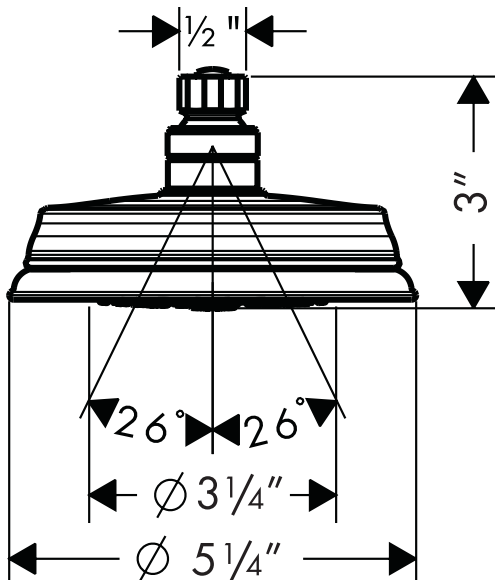

# Croma C 100 Green 3-Jet Showerhead

04080XX0

AIR  
POWER

ECO  
RIGHT

QUICLEAN

GREEN

## Product Features

- Oversized 4" spray face
- Features Quiclean™ function
- Full spray, massage, and intense massage
- EcoAir technology
- 75 no-clog spray channels
- Flow rate 1.75 GPM – 30% savings