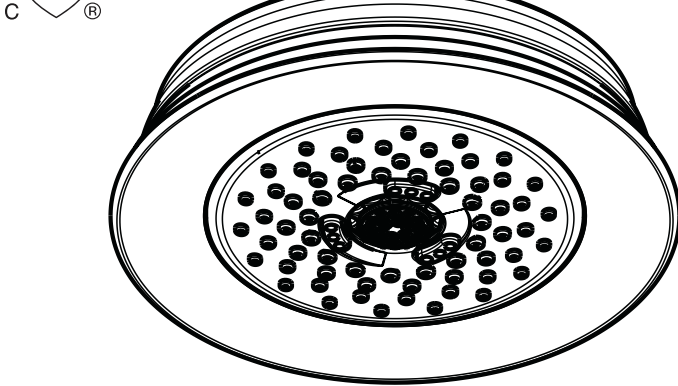

# Croma C 100 Green 3-Jet Showerhead

04080XX0

AIR  
POWER

ECO  
RIGHT

QUICLEAN

GREEN

## Product Features

- Oversized 4" spray face
- Features Quiclean™ function
- Full spray, massage, and intense massage
- EcoAir technology
- 75 no-clog spray channels
- Flow rate 1.75 GPM – 30% savings