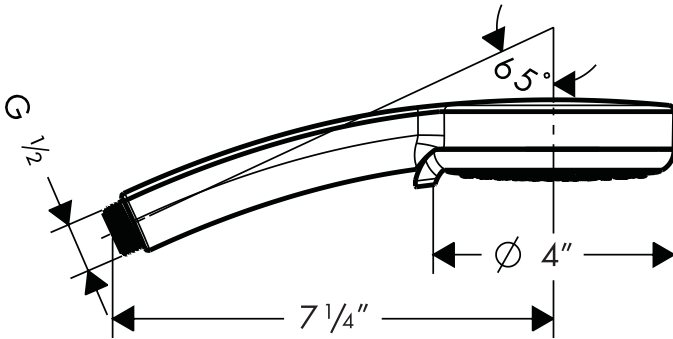

Croma E 100 Green 3-Jet Handshower

04083XX0

AIR
POWER

ECO
RIGHT

QUICLEAN

GREEN

Product Features

- Oversized 4" spray face
- Features Quiclean™ self-cleaning function
- Full spray, massage, and intense massage
- EcoAir technology
- 75 no-clog spray channels
- Flow rate 1.75 GPM – 30% savings

Code Compliance

This unit meets or exceeds the following:

- ASME A112.18.1
- CSA B125.1
- Listed by IAPMO
- UPC Green certified

Available Finishes

Chrome

04083000

Brushed Nickel

04083820

Polished Brass

04083930

The measurements shown are for reference only.

Products and specifications shown are subject to change without notice.

Specification sheet revised 5/2009

hansgrohe