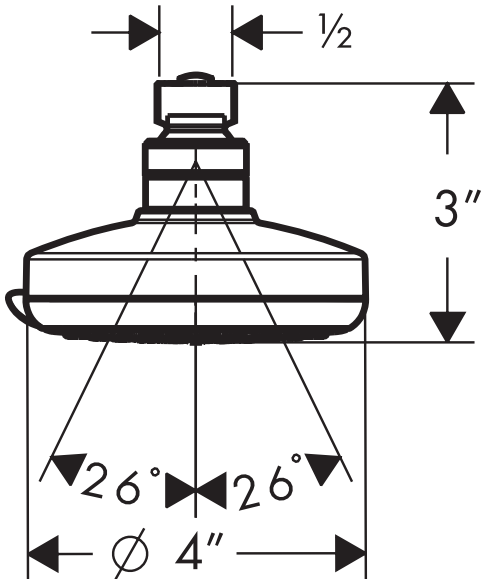

Croma E 100 Green 3-Jet Showerhead

04081XX0

AIR
POWER

ECO
RIGHT

QUICLEAN

GREEN

C

Product Features

- Oversized 4" spray face
- Features Quiclean™ function
- Full spray, massage, and intense massage
- EcoAir technology
- AIR injection technology
- 75 no-clog spray channels
- Flow rate 1.75 GPM – 30% savings

Optional Accessories

1/2" Shower arm – many styles available

The measurements shown are for reference only.

Products and specifications shown are subject to change without notice.

Specification sheet revised 5/2009