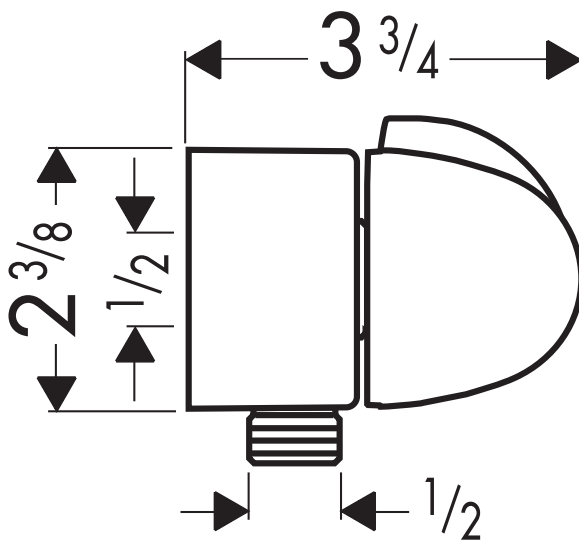

## Product Features

- Integrated shutoff and volume control for handshower
- Fits all 1/2" handshower hoses
- 1/2" NPT female inlet
- Protection against backflow provided by check valve

## Installation Notes

- Requires 1/2" NPT male nipple, extending 7/16" outside the surface of the finished wall

The measurements shown are for reference only.

Products and specifications shown are subject to change without notice.