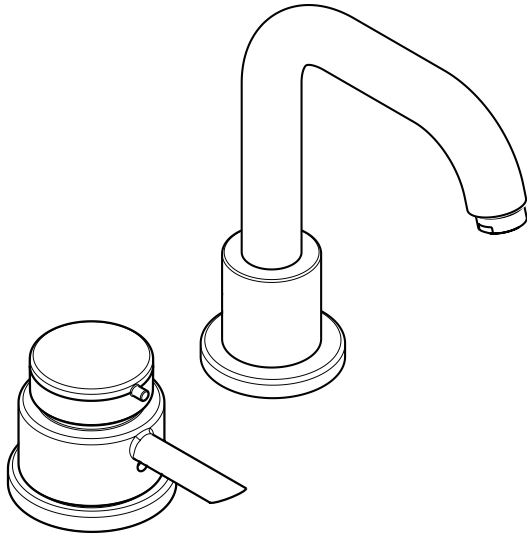

# Focus S Trim, 2-Hole Thermostatic Tub Filler

04137000

## Product Features

- Lever handle
- Tub spout
- Thermostatic temperature control, 2-way diverter, and volume control in one unit
- Max. flow rate 8 gpm @ 44 psi