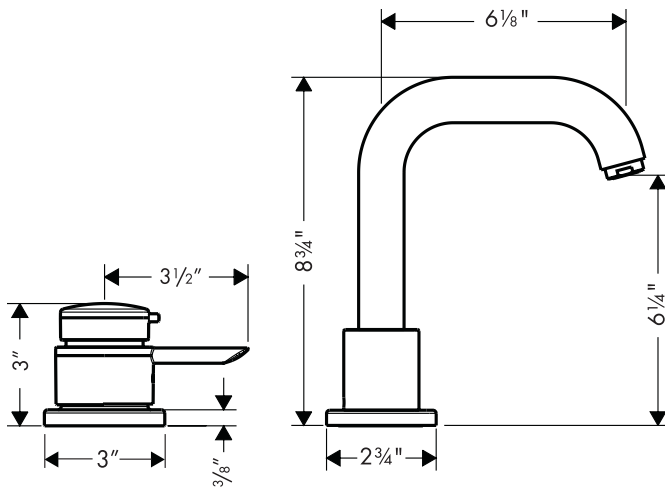

# Focus S Trim, 2-Hole Thermostatic Tub Filler

04137000

## Product Features

- Lever handle
- Tub spout
- Thermostatic temperature control, 2-way diverter, and volume control in one unit
- Max. flow rate 8 gpm @ 44 psi

## Required Accessories

Rough valve

04125181

The measurements shown are for reference only.

Products and specifications shown are subject to change without notice.

Specification sheet revised 1/2009

**hansgrohe**