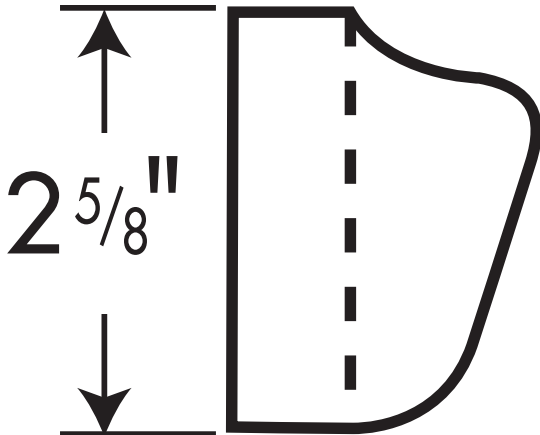

Product Features

- Wall mounted
- One position
- Fits hose with conical nut

Available Finishes

Chrome	28321003
Oil Rubbed Bronze	28321623
Brushed Nickel	28321823
Polished Nickel	28321833
Rubbed Bronze	28321923
Polished Brass	28321933

The measurements shown are for reference only.

Products and specifications shown are subject to change without notice.

Specification sheet revised 1/2009